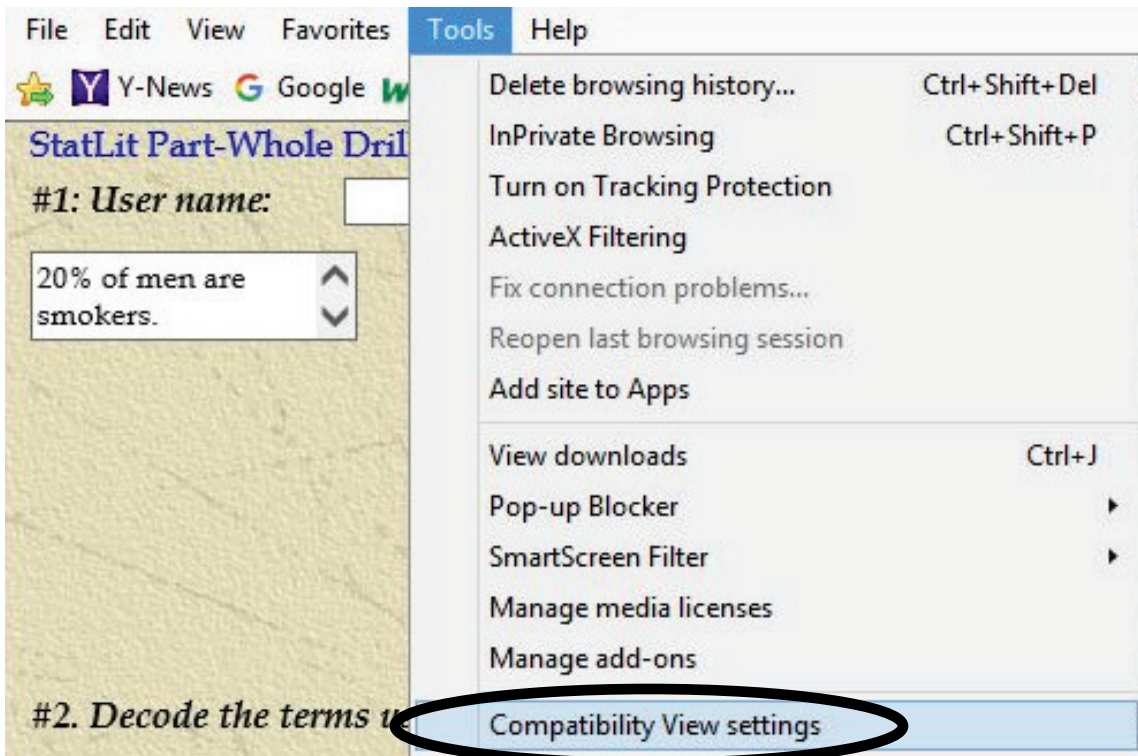

StatLit Grammar-Checker Tutorials

www.statlit.org/Tools.htm

www.StatLit.org/GC

Figure 1 shows how the Part-Whole program displays improperly in Internet Explorer 11.

Figure 2 shows the Compatibility line option in the Tools pull-down menu. Select the "Compatibility View Settings" line.