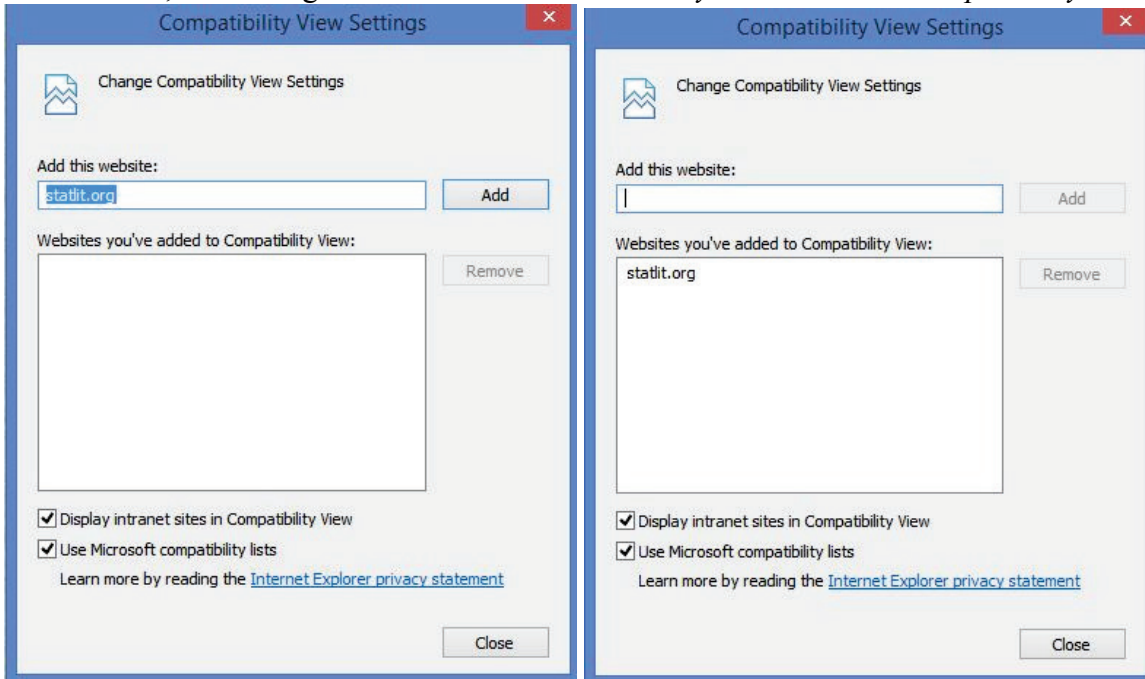

StatLit Grammar-Checker Tutorials

www.statlit.org/Tools.htm

www.StatLit.org/GC

Figure 3 shows how to view the StatLit website in Compatibility mode. If StatLit.org doesn't appear, type it manually. Press the ADD command button. If successful, StatLit.org should show under *Websites you've added to Compatibility View*

Figure 4 shows how the Part-Whole program displays properly in Compatibility mode.