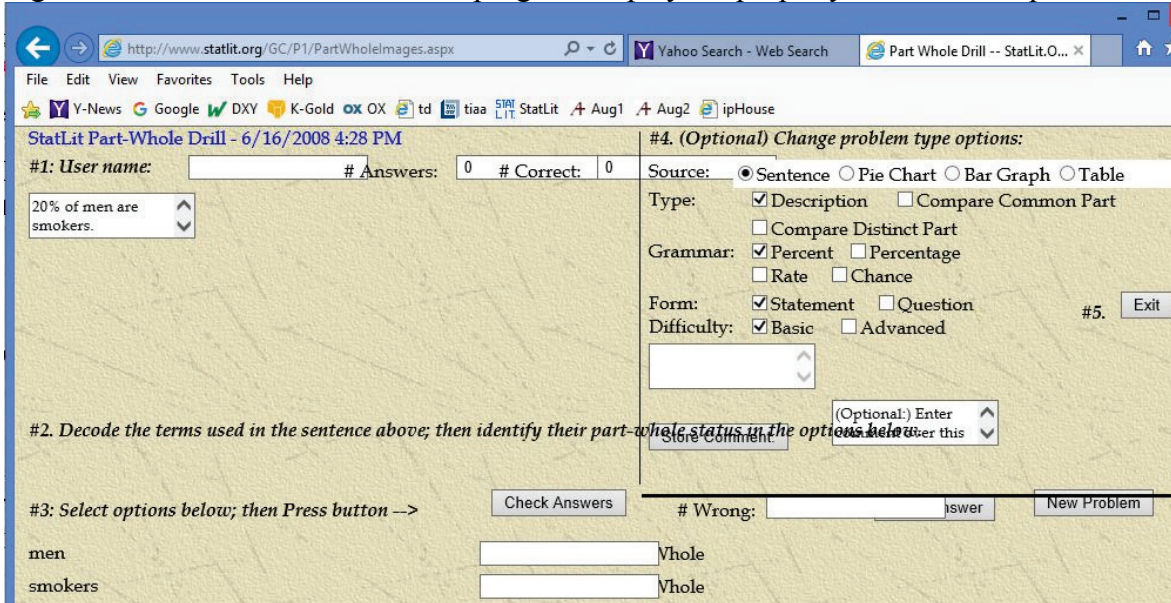

StatLit Grammar-Checker Tutorials

www.statlit.org/Tools.htm

www.StatLit.org/GC

Figure 1 shows how the Part-Whole program displays improperly in Internet Explorer 11.

Figure 2 shows the Compatibility line option in the Tools pull-down menu. Select the "Compatibility View Settings" line.