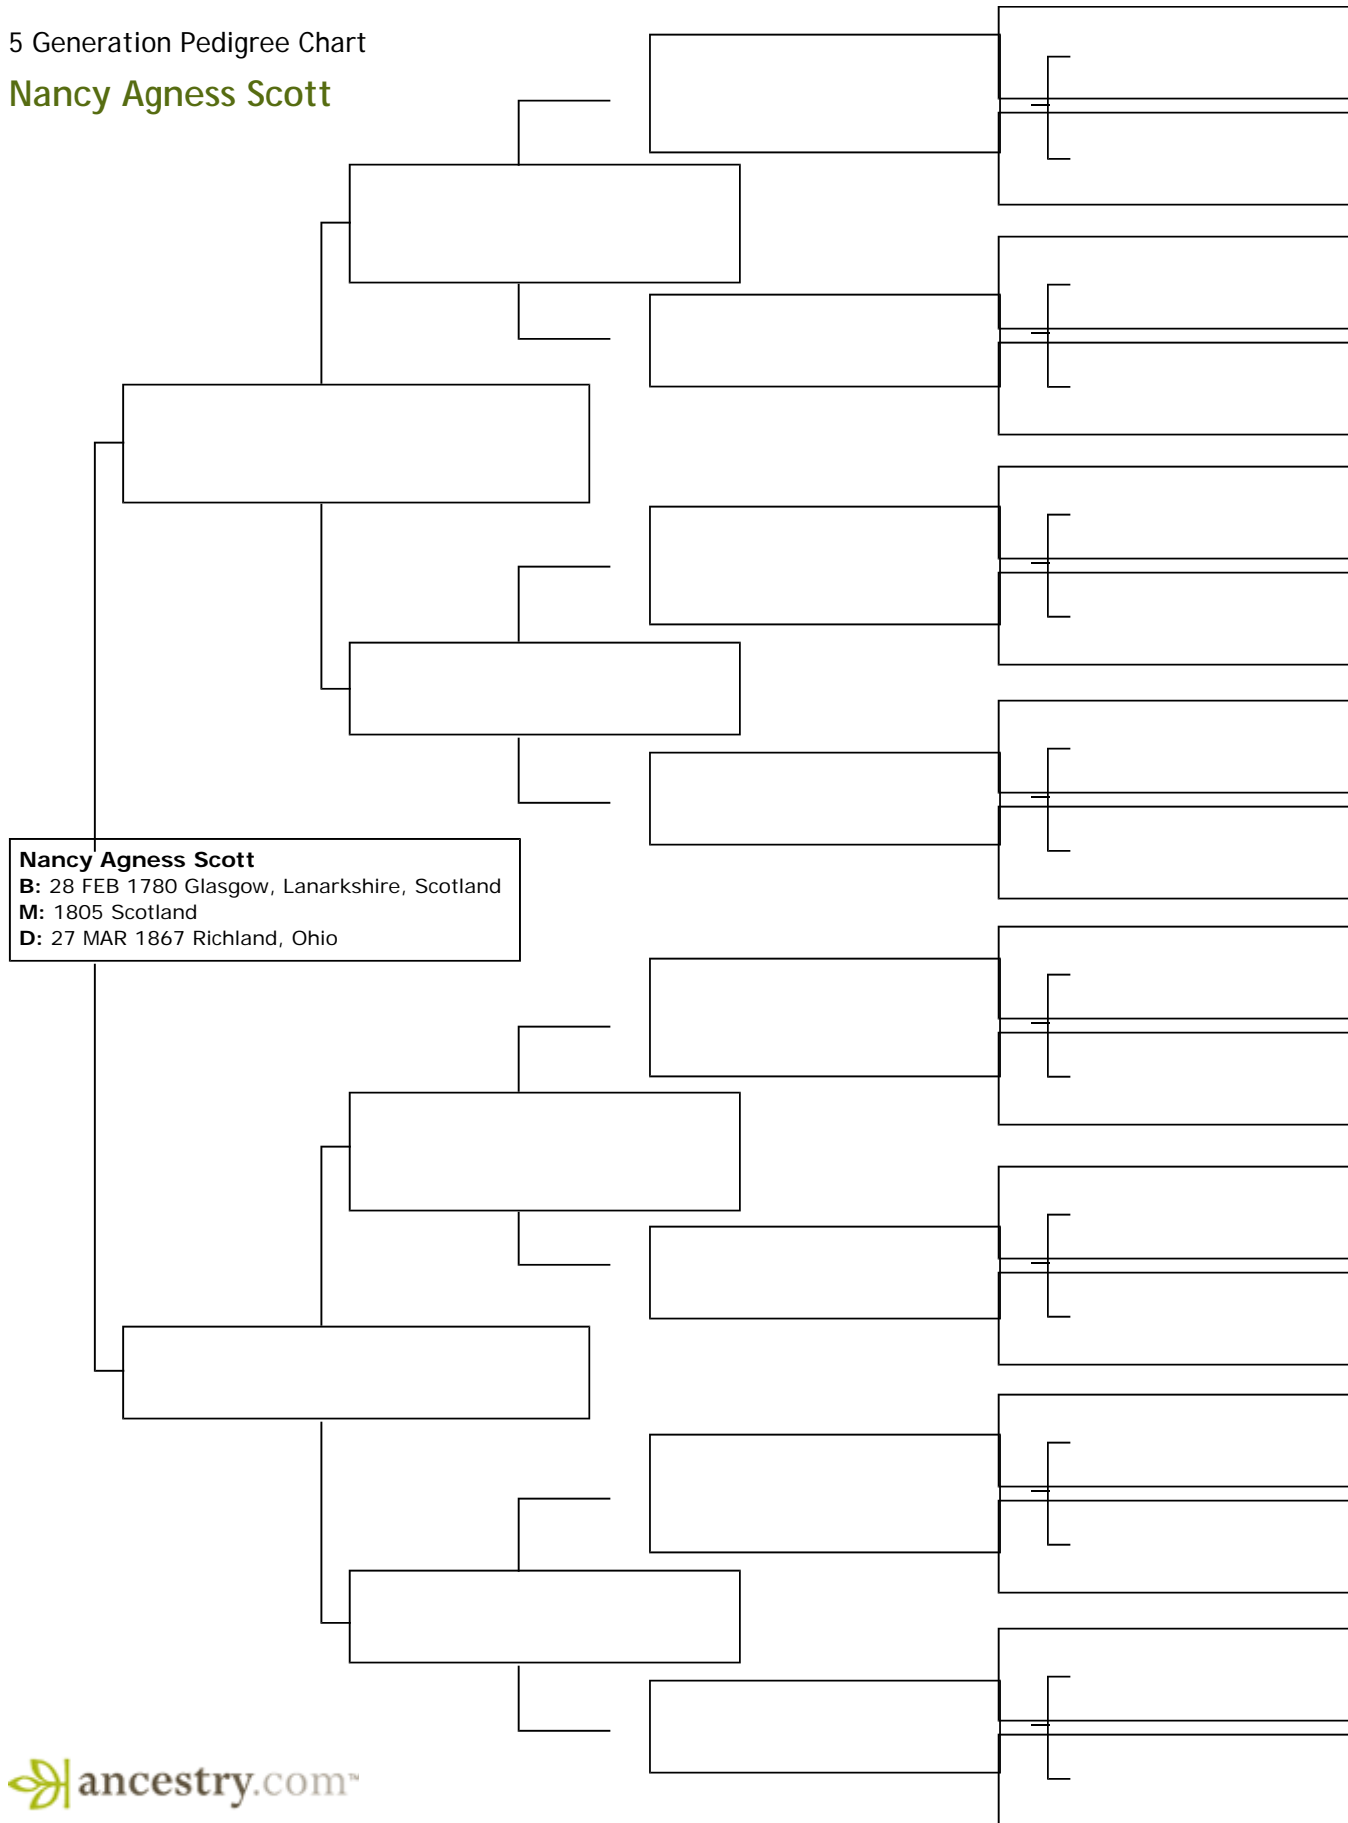

5 Generation Pedigree Chart

**Wilbur Lewellyn Schield**

5 Generation Pedigree Chart

**Johan Simon Heinrich Schild**

5 Generation Pedigree Chart

**Anna Margaretha Ilsabein Mentzen**

**Jobst Berend Kamper**  
B:  
M: 28 OCT 1698 Germany  
D:

5 Generation Pedigree Chart

**Dorothee Sophie Elisabeth Lampe**

**Dorothee Sophie Elisabeth Lampe**  
B: 28 JUN 1794  
M: 09 JUL 1820 Varanholz, Lippe, Germany  
D: 31 OCT 1852 Varanholz, Lippe, Germany

5 Generation Pedigree Chart

William Thompson

5 Generation Pedigree Chart

Margaret Raitt

5 Generation Pedigree Chart

**Nancy Agness Scott**

5 Generation Pedigree Chart

Daniel Keck

5 Generation Pedigree Chart

Catherine Gilbert