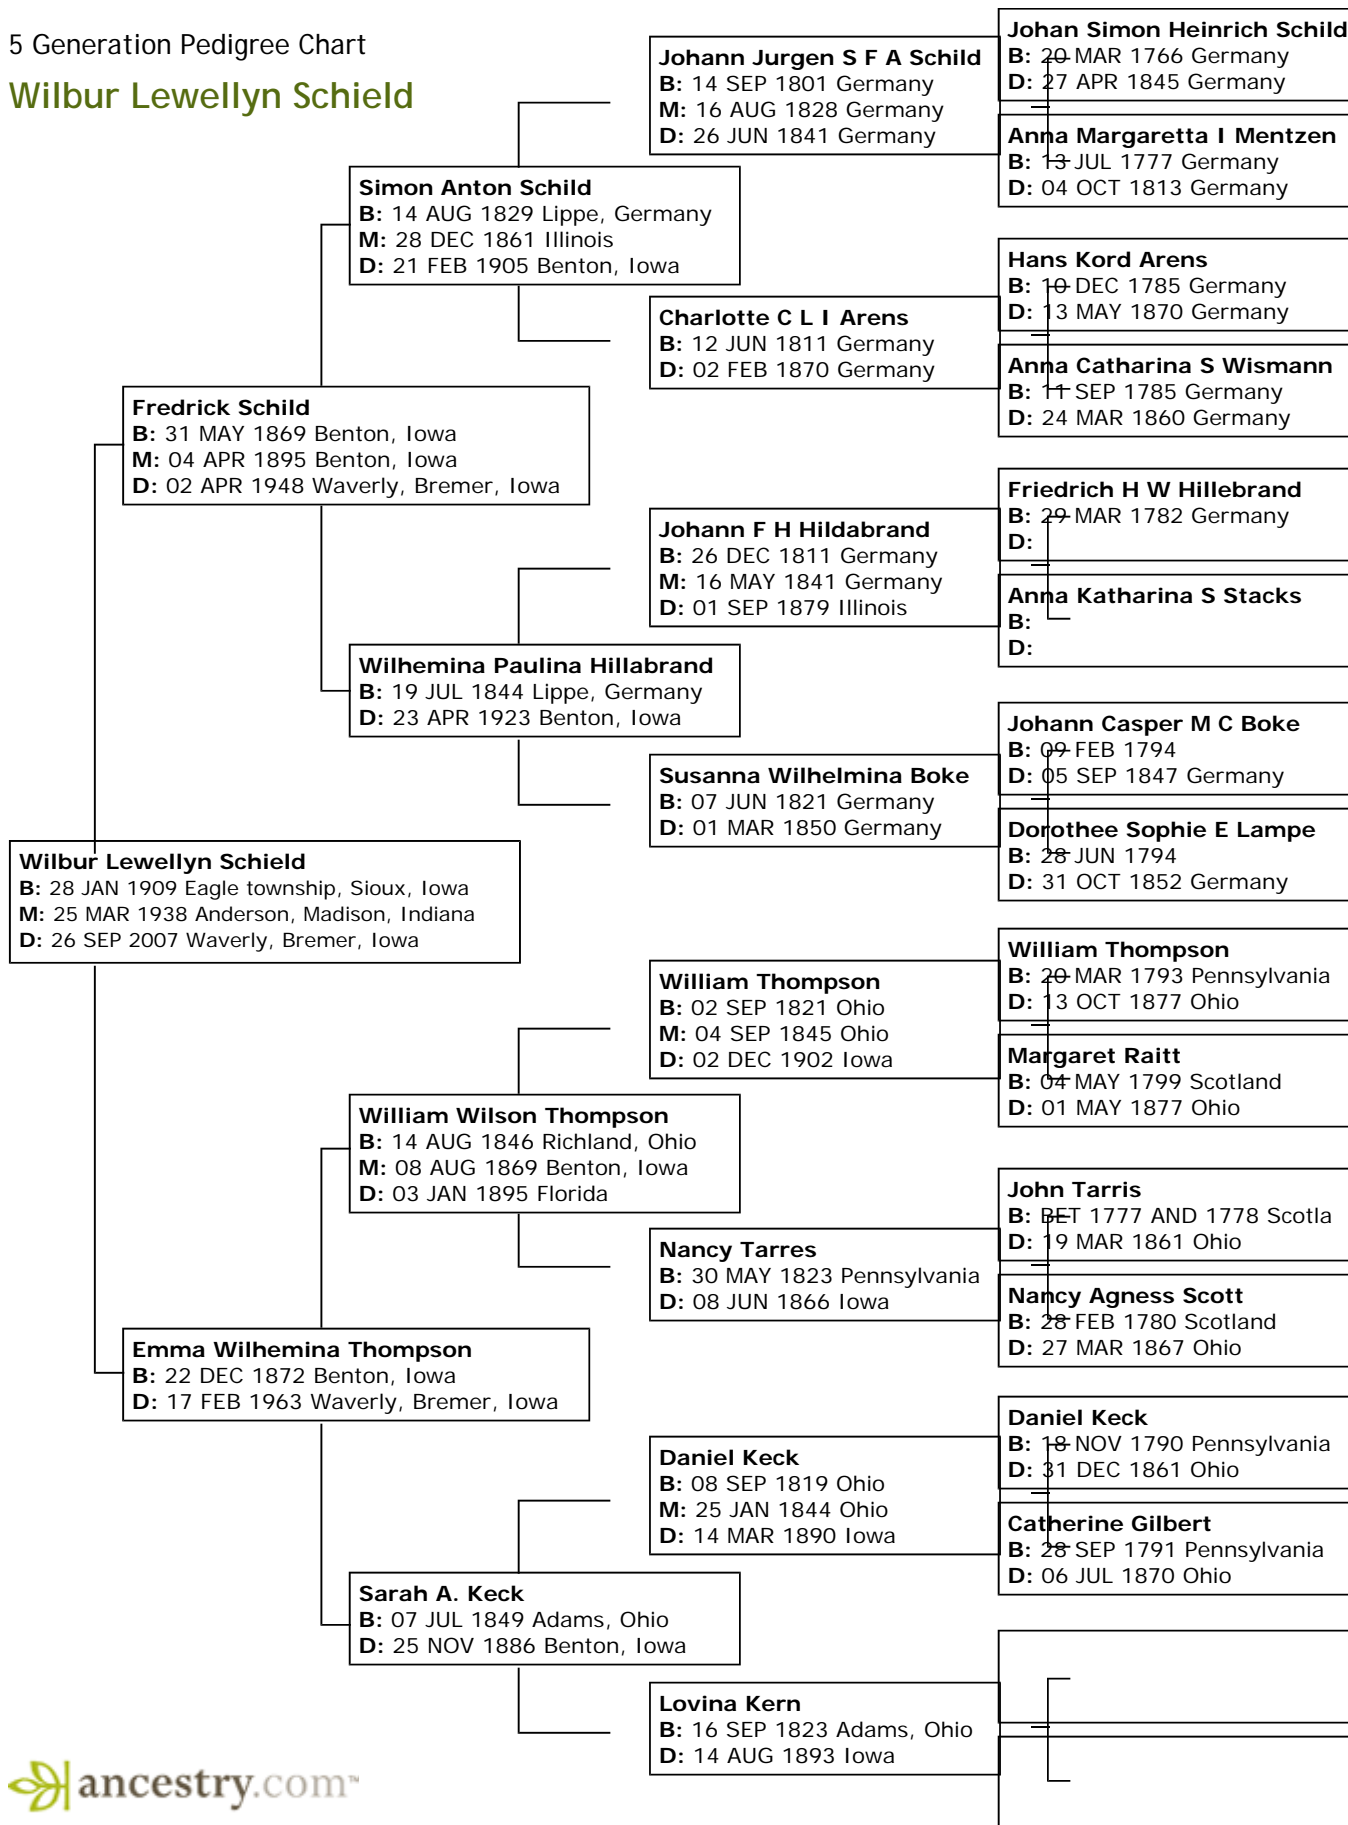

5 Generation Pedigree Chart

**Wilbur Lewellyn Schield**

5 Generation Pedigree Chart

**Johan Simon Heinrich Schild**

5 Generation Pedigree Chart

**Anna Margaretha Ilsabein Mentzen**

**Jobst Berend Kamper**  
B:  
M: 28 OCT 1698 Germany  
D:

**Tonnies Henrich Kamper**  
B: 28 OCT 1703 Lippe, Germany  
M:  
D: 07 MAY 1762 Lippe, Germany

**Catharina Platina**  
B:  
D:

**Johann Jost Henrich Kampers**  
B: 18 MAR 1734 Lippe, Germany  
M: 22 APR 1759 Lippe, Germany  
D: 06 NOV 1803 Lippe, Germany

5 Generation Pedigree Chart

**Friedrich Henrich Wilhelm Hillebrand**

5 Generation Pedigree Chart

Anna Katharina Sophie Stacks

5 Generation Pedigree Chart

**Johann Casper Moritz Christian Boke**

**Johann Casper Moritz Christian Boke**  
**B:** 09 FEB 1794  
**M:** 09 JUL 1820 Varanholz, Lippe, Germany  
**D:** 05 SEP 1847 Varanholz, Lippe, Germany

5 Generation Pedigree Chart

William Thompson

5 Generation Pedigree Chart

Margaret Raitt

5 Generation Pedigree Chart

**Nancy Agness Scott**

5 Generation Pedigree Chart

Daniel Keck