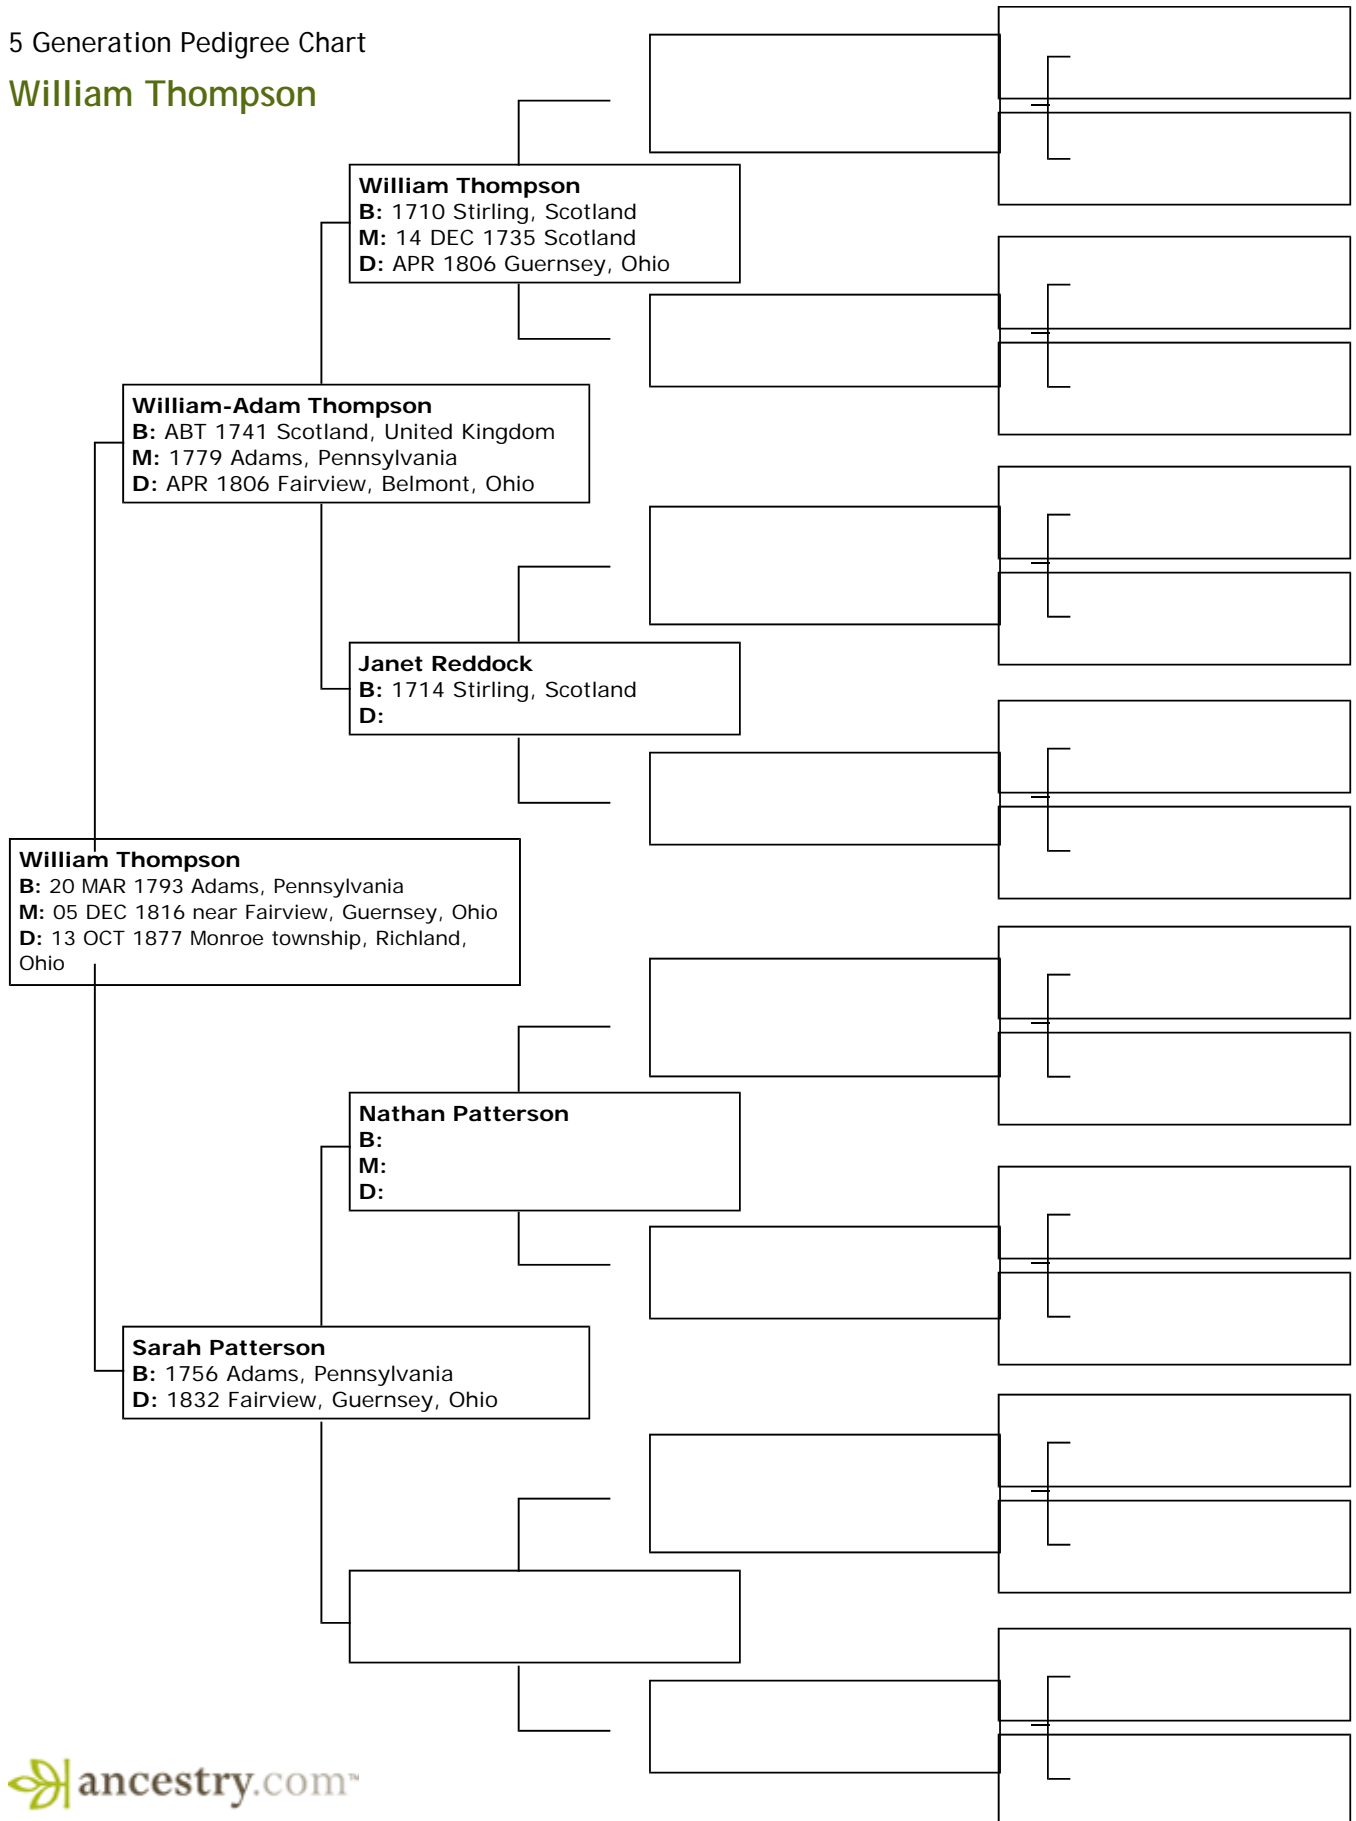

5 Generation Pedigree Chart

**Friedrich Henrich Wilhelm Hillebrand**

5 Generation Pedigree Chart

Anna Katharina Sophie Stacks

5 Generation Pedigree Chart

**Johann Casper Moritz Christian Boke**

**Johann Casper Moritz Christian Boke**  
**B:** 09 FEB 1794  
**M:** 09 JUL 1820 Varanholz, Lippe, Germany  
**D:** 05 SEP 1847 Varanholz, Lippe, Germany

5 Generation Pedigree Chart

**Dorothee Sophie Elisabeth Lampe**

**Dorothee Sophie Elisabeth Lampe**  
B: 28 JUN 1794  
M: 09 JUL 1820 Varanholz, Lippe, Germany  
D: 31 OCT 1852 Varanholz, Lippe, Germany

5 Generation Pedigree Chart

William Thompson

5 Generation Pedigree Chart

Margaret Raitt

5 Generation Pedigree Chart

**Nancy Agness Scott**

5 Generation Pedigree Chart

Daniel Keck

5 Generation Pedigree Chart

Catherine Gilbert