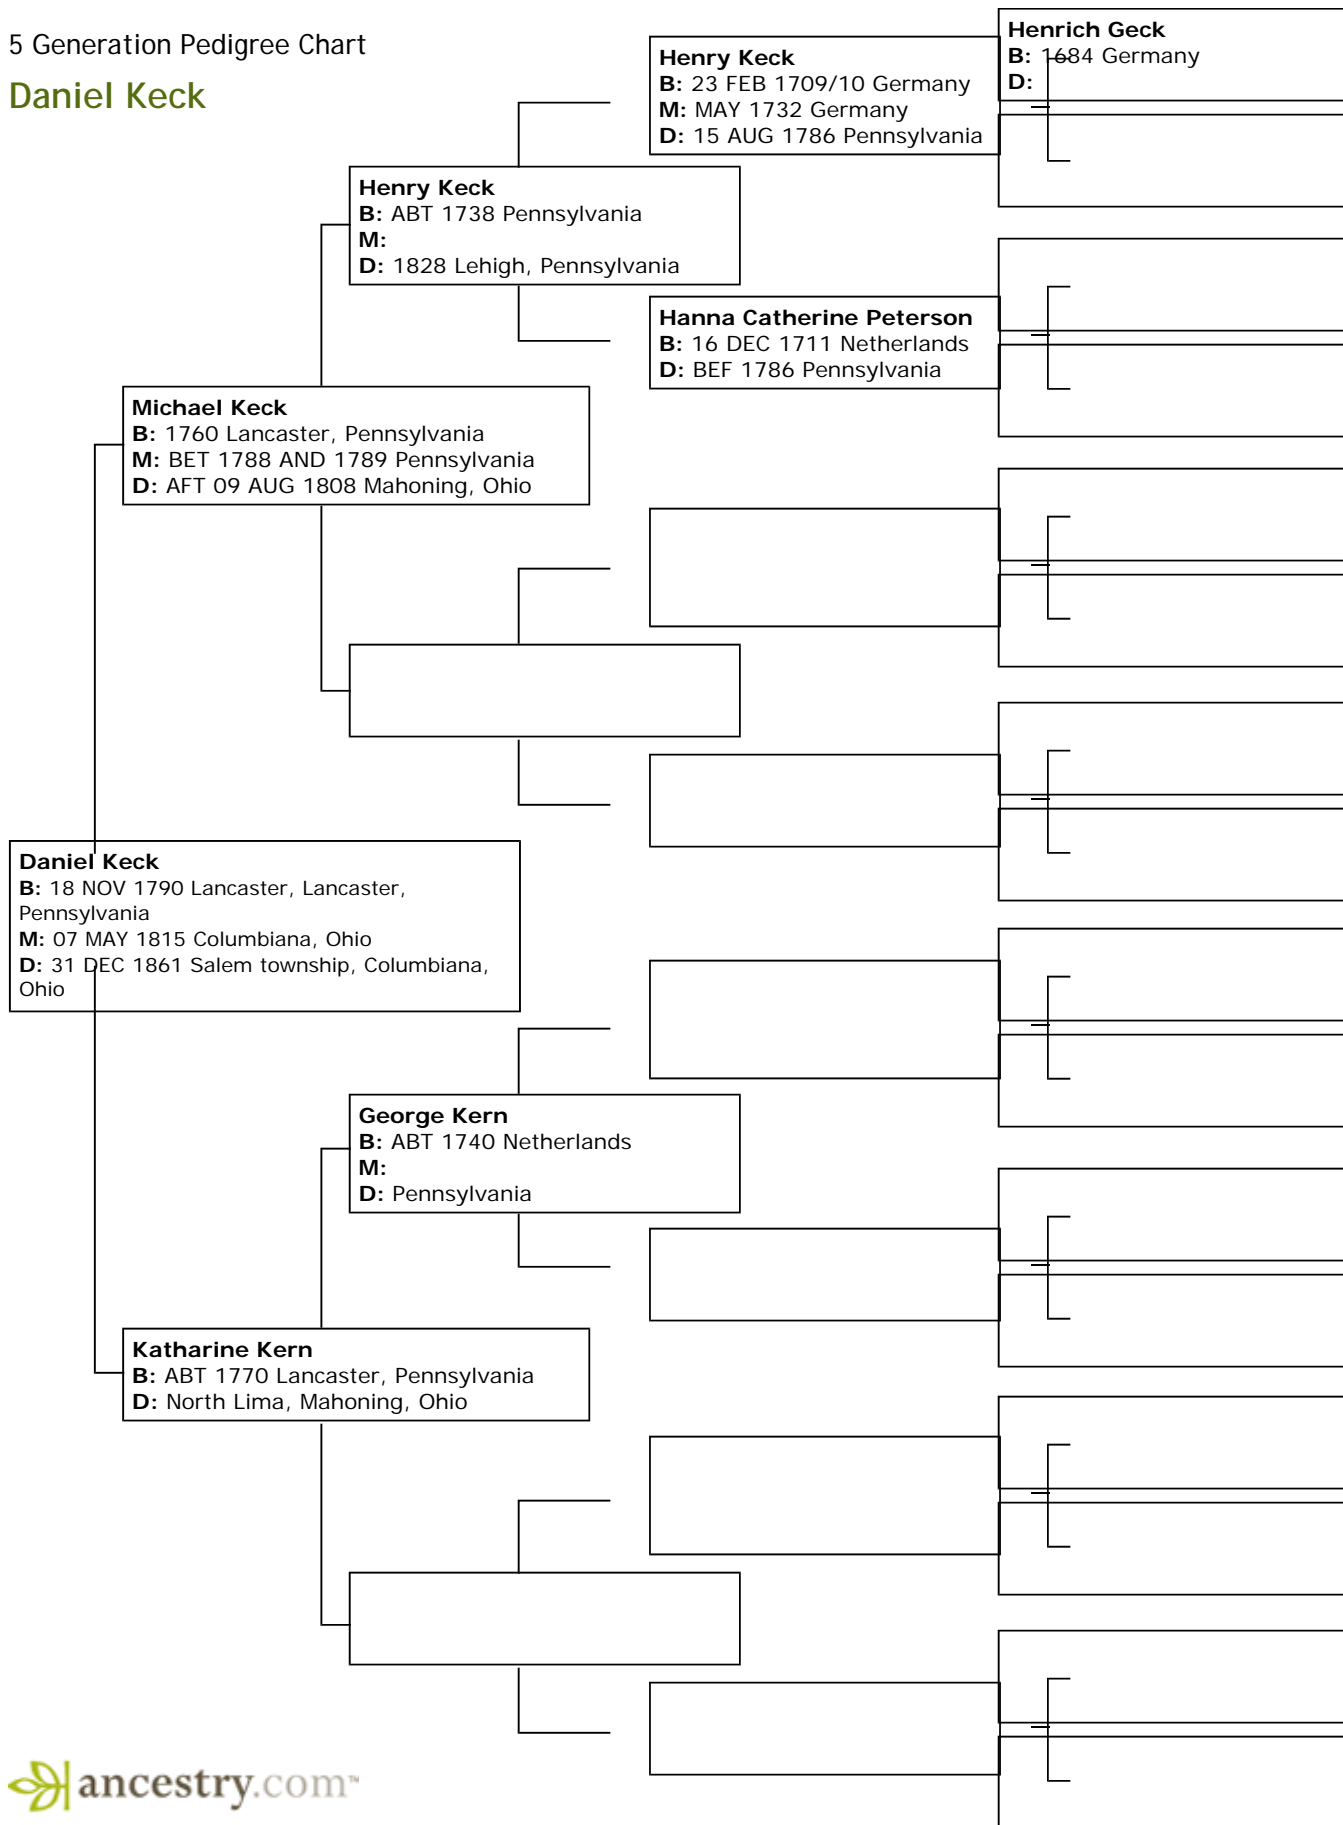

5 Generation Pedigree Chart

**Friedrich Henrich Wilhelm Hillebrand**

5 Generation Pedigree Chart

Anna Katharina Sophie Stacks

5 Generation Pedigree Chart

**Johann Casper Moritz Christian Boke**

**Johann Casper Moritz Christian Boke**  
**B:** 09 FEB 1794  
**M:** 09 JUL 1820 Varanholz, Lippe, Germany  
**D:** 05 SEP 1847 Varanholz, Lippe, Germany

5 Generation Pedigree Chart

**Dorothee Sophie Elisabeth Lampe**

**Dorothee Sophie Elisabeth Lampe**  
B: 28 JUN 1794  
M: 09 JUL 1820 Varanholz, Lippe, Germany  
D: 31 OCT 1852 Varanholz, Lippe, Germany

5 Generation Pedigree Chart

William Thompson

5 Generation Pedigree Chart

Margaret Raitt

5 Generation Pedigree Chart

**Nancy Agness Scott**

5 Generation Pedigree Chart

Daniel Keck

5 Generation Pedigree Chart

Catherine Gilbert