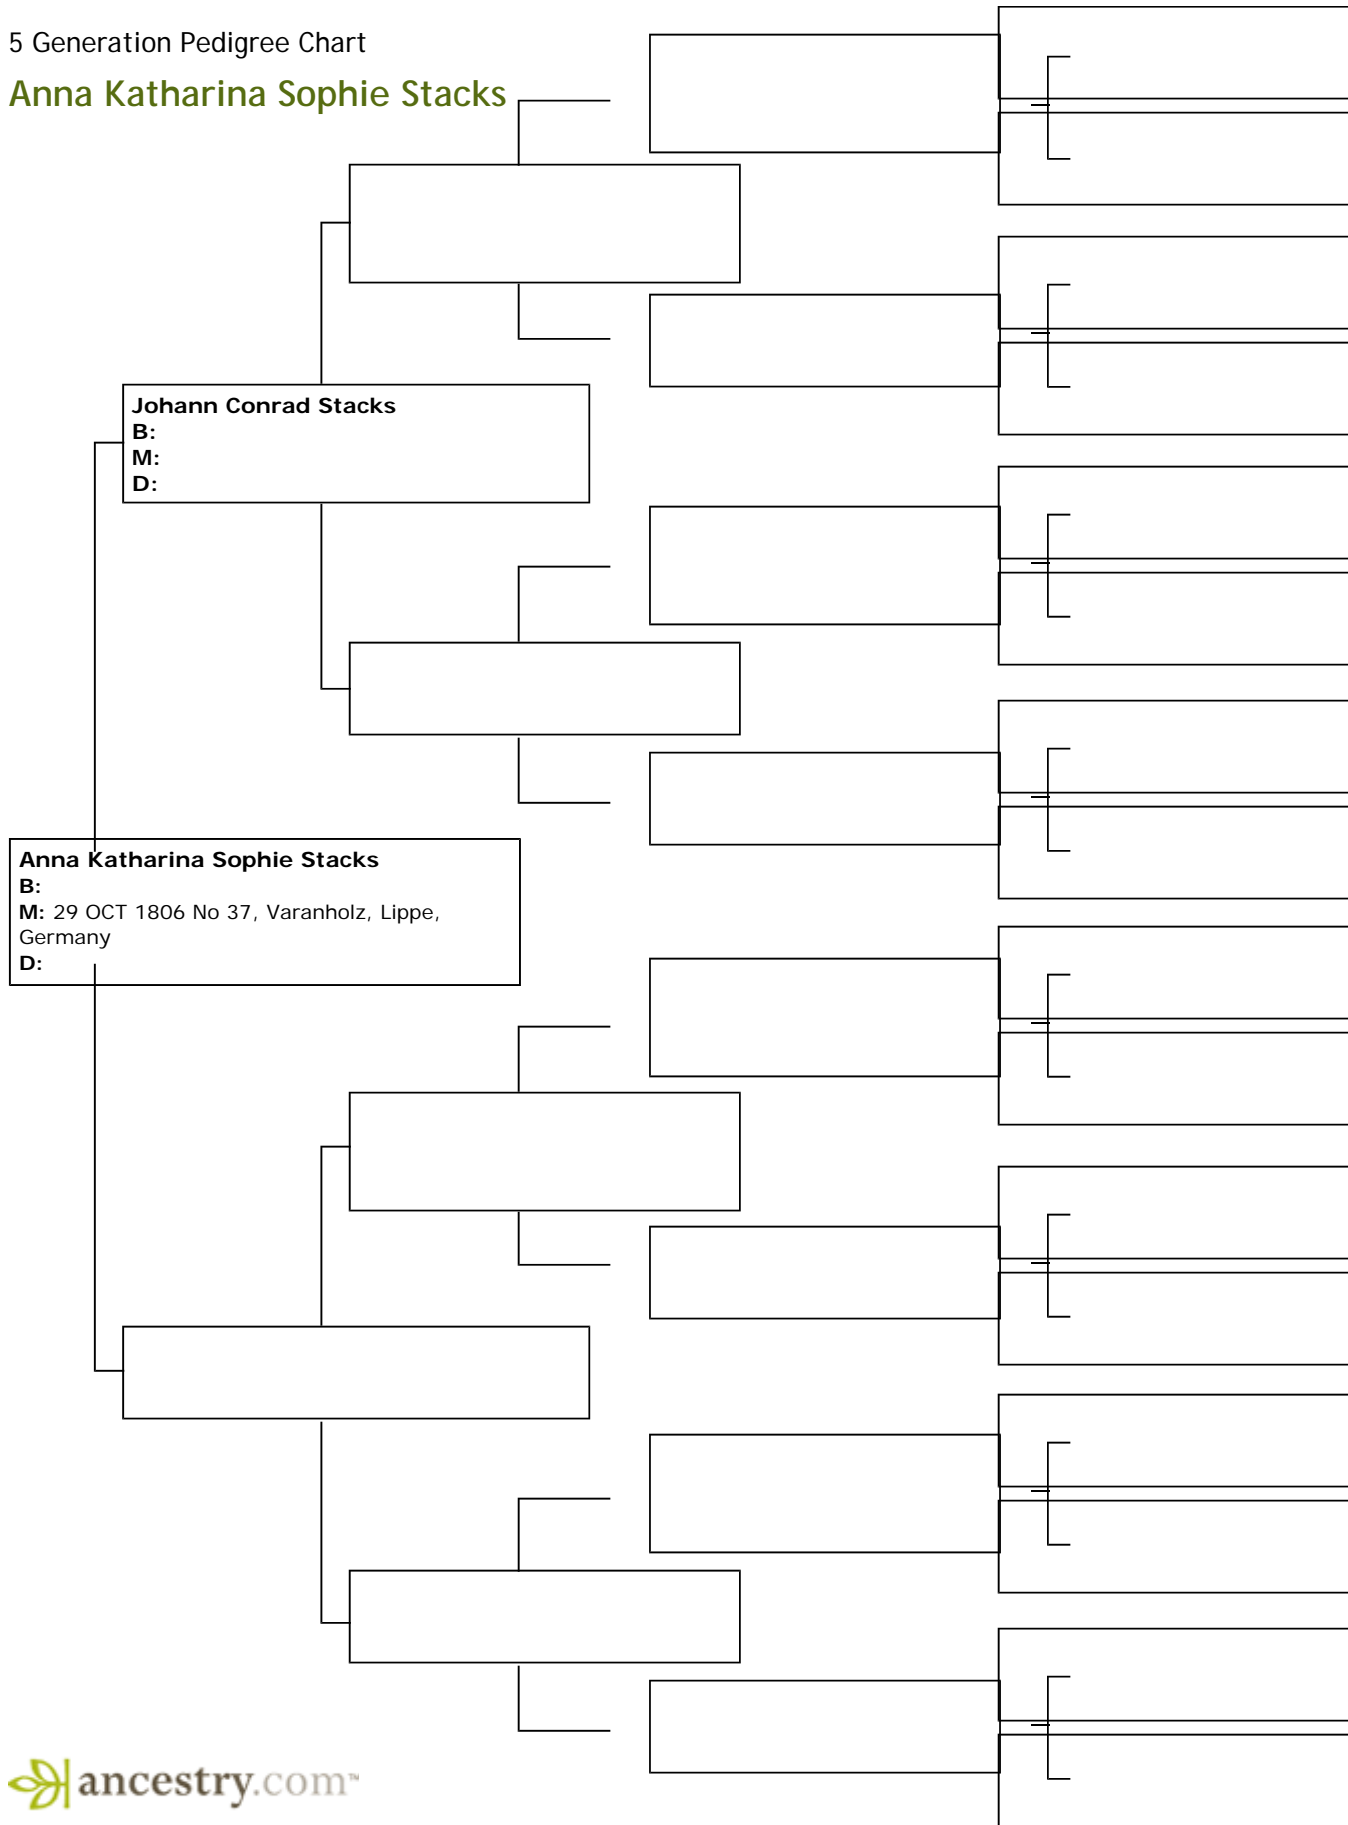

**Catharina Ilsabein Rakers**  
B: ABT 1707 Lippe, Germany  
D: 10 MAR 1751 Lippe, Germany

5 Generation Pedigree Chart

Hans Kord Arens

5 Generation Pedigree Chart

**Anna Catharina Sophia Wismann**

**Anna Catharina Sophia Wismann**  
**B:** 11 SEP 1785 Leopoldstal, Lippe, Germany  
**M:** 02 SEP 1810 Leopoldstal, Lippe, Germany  
**D:** 24 MAR 1860 Leopoldstal, Lippe, Germany

5 Generation Pedigree Chart

**Friedrich Henrich Wilhelm Hillebrand**

5 Generation Pedigree Chart

Anna Katharina Sophie Stacks

5 Generation Pedigree Chart

**Johann Casper Moritz Christian Boke**

**Johann Casper Moritz Christian Boke**  
**B:** 09 FEB 1794  
**M:** 09 JUL 1820 Varanholz, Lippe, Germany  
**D:** 05 SEP 1847 Varanholz, Lippe, Germany

5 Generation Pedigree Chart

**Dorothee Sophie Elisabeth Lampe**

**Dorothee Sophie Elisabeth Lampe**  
B: 28 JUN 1794  
M: 09 JUL 1820 Varanholz, Lippe, Germany  
D: 31 OCT 1852 Varanholz, Lippe, Germany

5 Generation Pedigree Chart

William Thompson

5 Generation Pedigree Chart

Margaret Raitt

5 Generation Pedigree Chart

**Nancy Agness Scott**

5 Generation Pedigree Chart

Daniel Keck