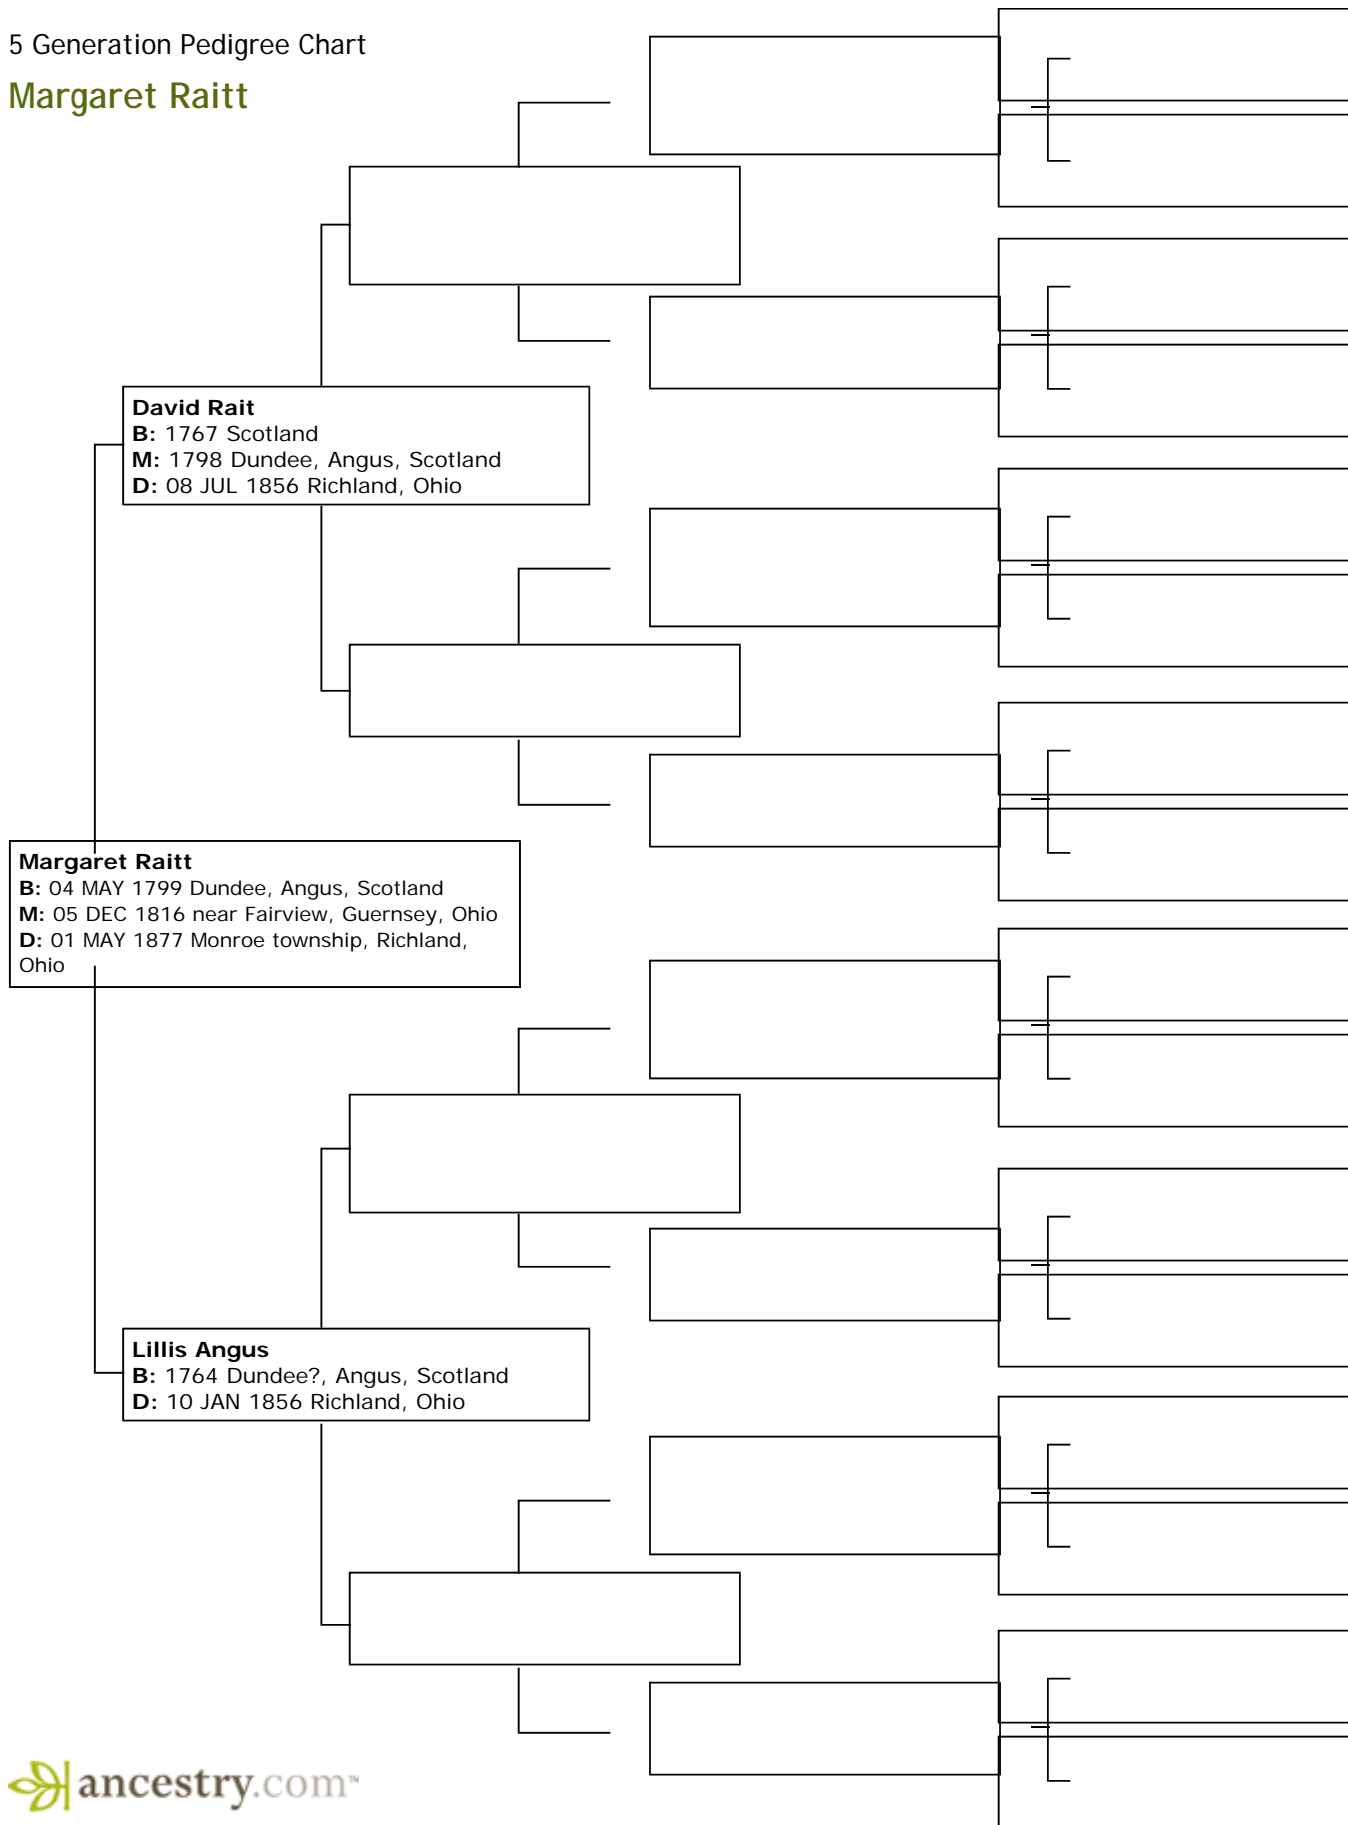

5 Generation Pedigree Chart

**Friedrich Henrich Wilhelm Hillebrand**

5 Generation Pedigree Chart

Anna Katharina Sophie Stacks

5 Generation Pedigree Chart

**Johann Casper Moritz Christian Boke**

**Johann Casper Moritz Christian Boke**  
**B:** 09 FEB 1794  
**M:** 09 JUL 1820 Varanholz, Lippe, Germany  
**D:** 05 SEP 1847 Varanholz, Lippe, Germany

5 Generation Pedigree Chart

**Dorothee Sophie Elisabeth Lampe**

**Dorothee Sophie Elisabeth Lampe**  
B: 28 JUN 1794  
M: 09 JUL 1820 Varanholz, Lippe, Germany  
D: 31 OCT 1852 Varanholz, Lippe, Germany

5 Generation Pedigree Chart

William Thompson

5 Generation Pedigree Chart

Margaret Raitt

5 Generation Pedigree Chart

**Nancy Agness Scott**

5 Generation Pedigree Chart

Daniel Keck

5 Generation Pedigree Chart

Catherine Gilbert