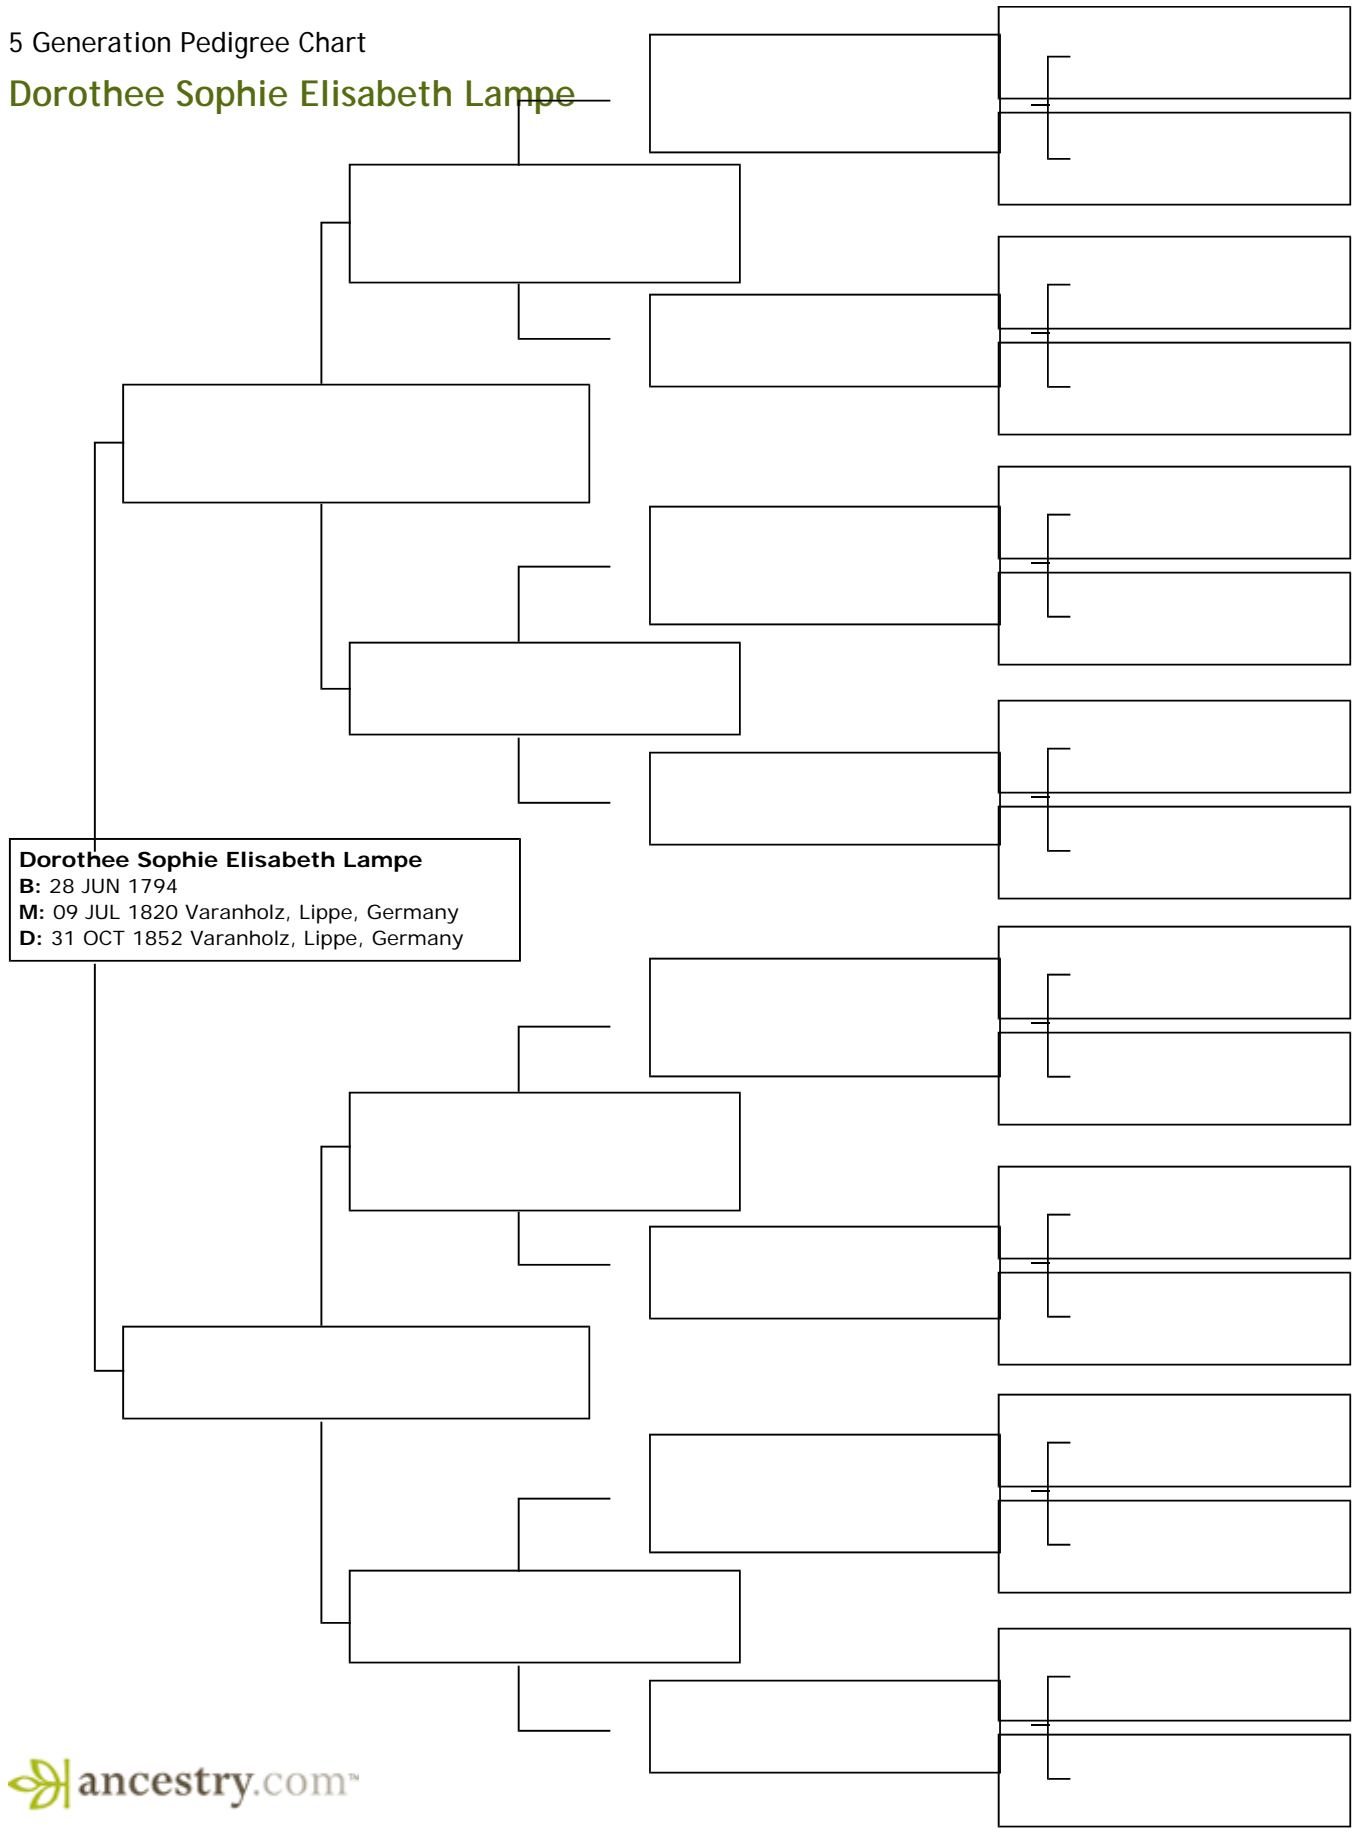

**Catharina Ilsabein Rakers**  
B: ABT 1707 Lippe, Germany  
D: 10 MAR 1751 Lippe, Germany

5 Generation Pedigree Chart

Hans Kord Arens

5 Generation Pedigree Chart

**Anna Catharina Sophia Wismann**

**Anna Catharina Sophia Wismann**  
**B:** 11 SEP 1785 Leopoldstal, Lippe, Germany  
**M:** 02 SEP 1810 Leopoldstal, Lippe, Germany  
**D:** 24 MAR 1860 Leopoldstal, Lippe, Germany

5 Generation Pedigree Chart

**Friedrich Henrich Wilhelm Hillebrand**

5 Generation Pedigree Chart

Anna Katharina Sophie Stacks

5 Generation Pedigree Chart

**Johann Casper Moritz Christian Boke**

**Johann Casper Moritz Christian Boke**  
**B:** 09 FEB 1794  
**M:** 09 JUL 1820 Varanholz, Lippe, Germany  
**D:** 05 SEP 1847 Varanholz, Lippe, Germany

5 Generation Pedigree Chart

**Dorothee Sophie Elisabeth Lampe**

**Dorothee Sophie Elisabeth Lampe**  
B: 28 JUN 1794  
M: 09 JUL 1820 Varanholz, Lippe, Germany  
D: 31 OCT 1852 Varanholz, Lippe, Germany

5 Generation Pedigree Chart

William Thompson

5 Generation Pedigree Chart

Margaret Raitt

5 Generation Pedigree Chart

**Nancy Agness Scott**

5 Generation Pedigree Chart

Daniel Keck