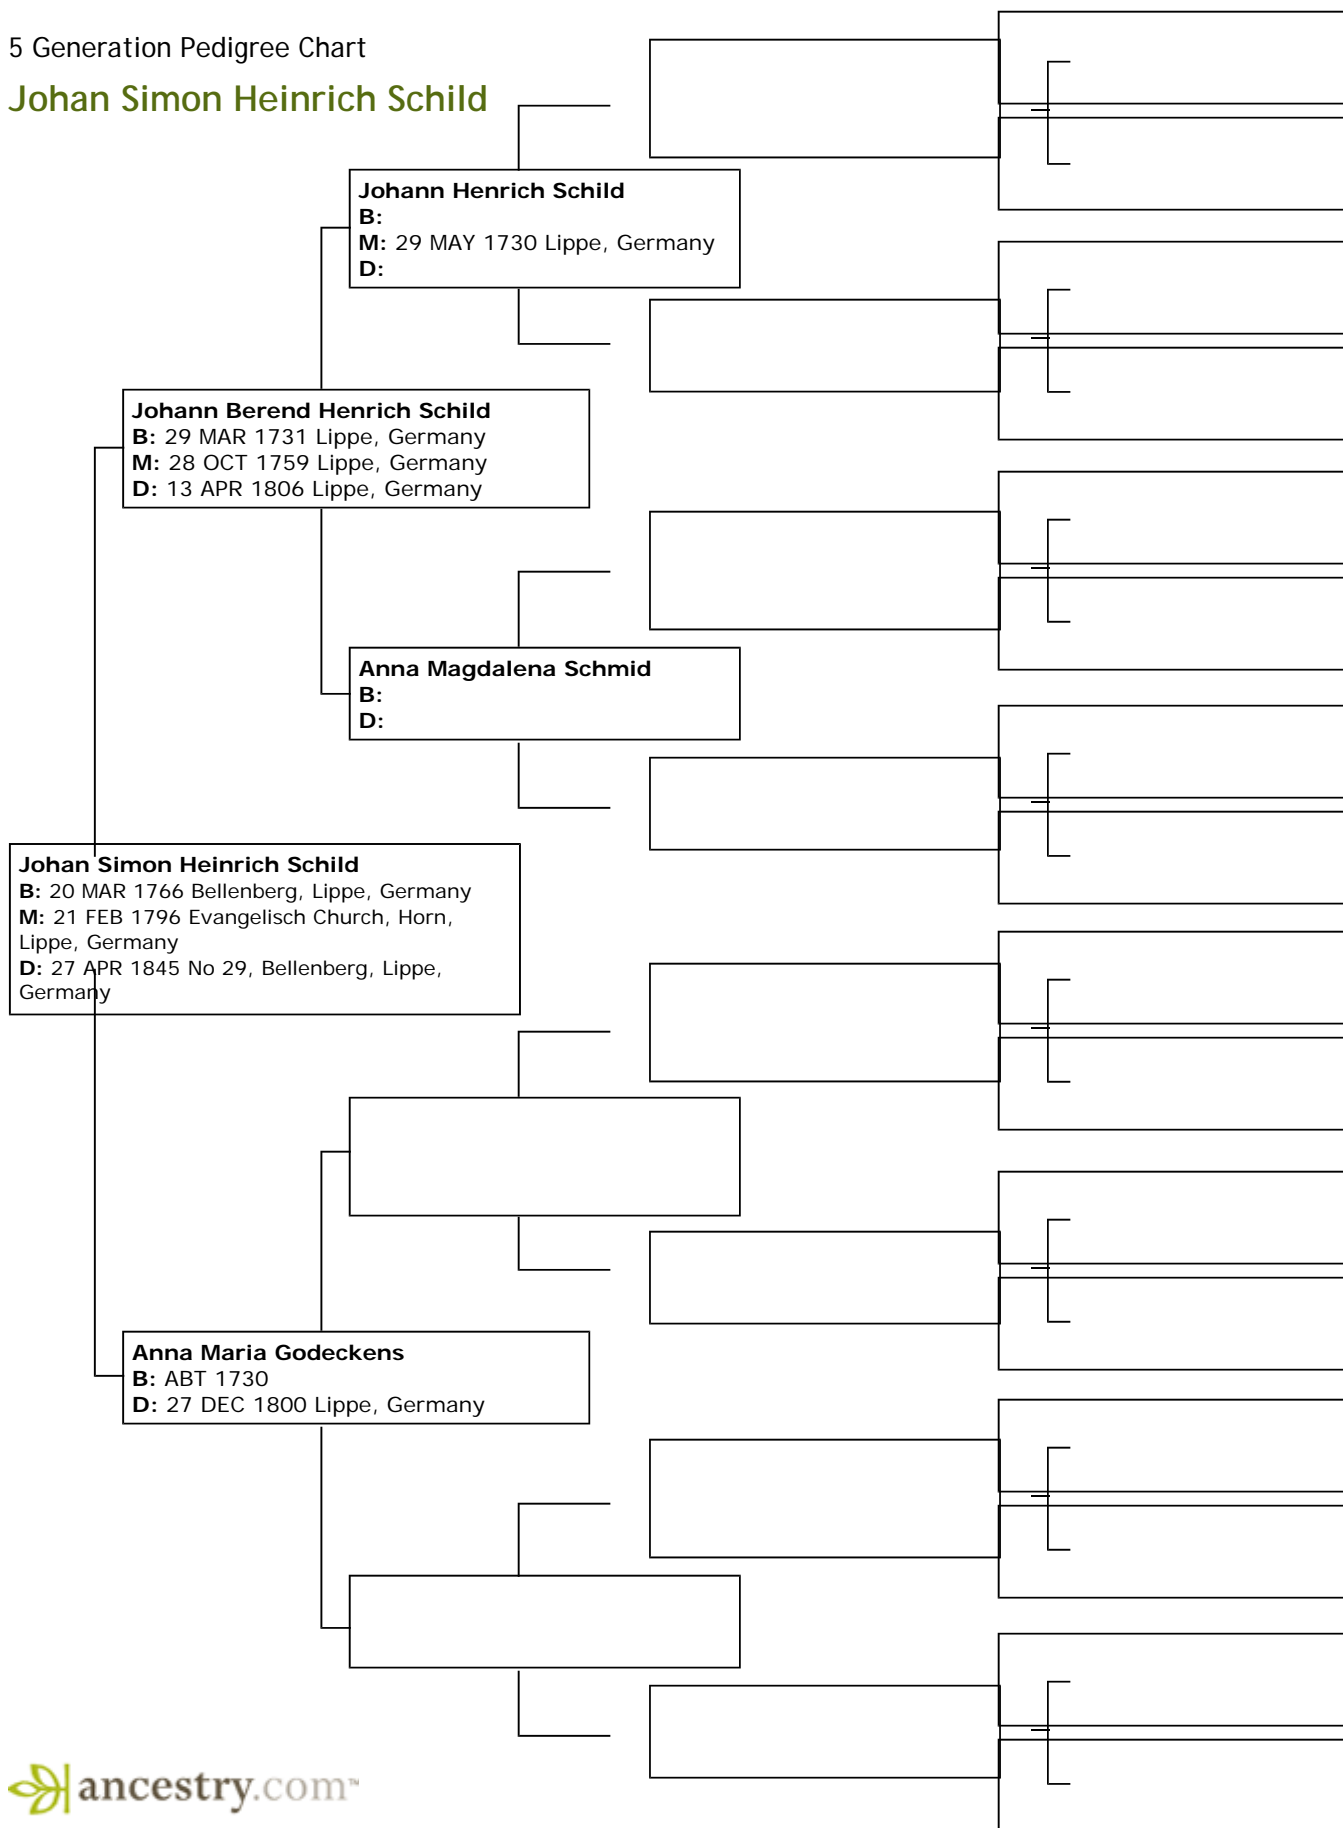

5 Generation Pedigree Chart

**Wilbur Lewellyn Schield**

5 Generation Pedigree Chart

**Johan Simon Heinrich Schild**

5 Generation Pedigree Chart

**Anna Margaretha Ilsabein Mentzen**

**Jobst Berend Kamper**  
B:  
M: 28 OCT 1698 Germany  
D:

**Tonnies Henrich Kamper**  
B: 28 OCT 1703 Lippe, Germany  
M:  
D: 07 MAY 1762 Lippe, Germany

**Catharina Platina**  
B:  
D:

**Johann Jost Henrich Kampers**  
B: 18 MAR 1734 Lippe, Germany  
M: 22 APR 1759 Lippe, Germany  
D: 06 NOV 1803 Lippe, Germany

5 Generation Pedigree Chart

**Dorothee Sophie Elisabeth Lampe**

**Dorothee Sophie Elisabeth Lampe**  
B: 28 JUN 1794  
M: 09 JUL 1820 Varanholz, Lippe, Germany  
D: 31 OCT 1852 Varanholz, Lippe, Germany

5 Generation Pedigree Chart

William Thompson

5 Generation Pedigree Chart

Margaret Raitt

5 Generation Pedigree Chart

**Nancy Agness Scott**

5 Generation Pedigree Chart

Daniel Keck