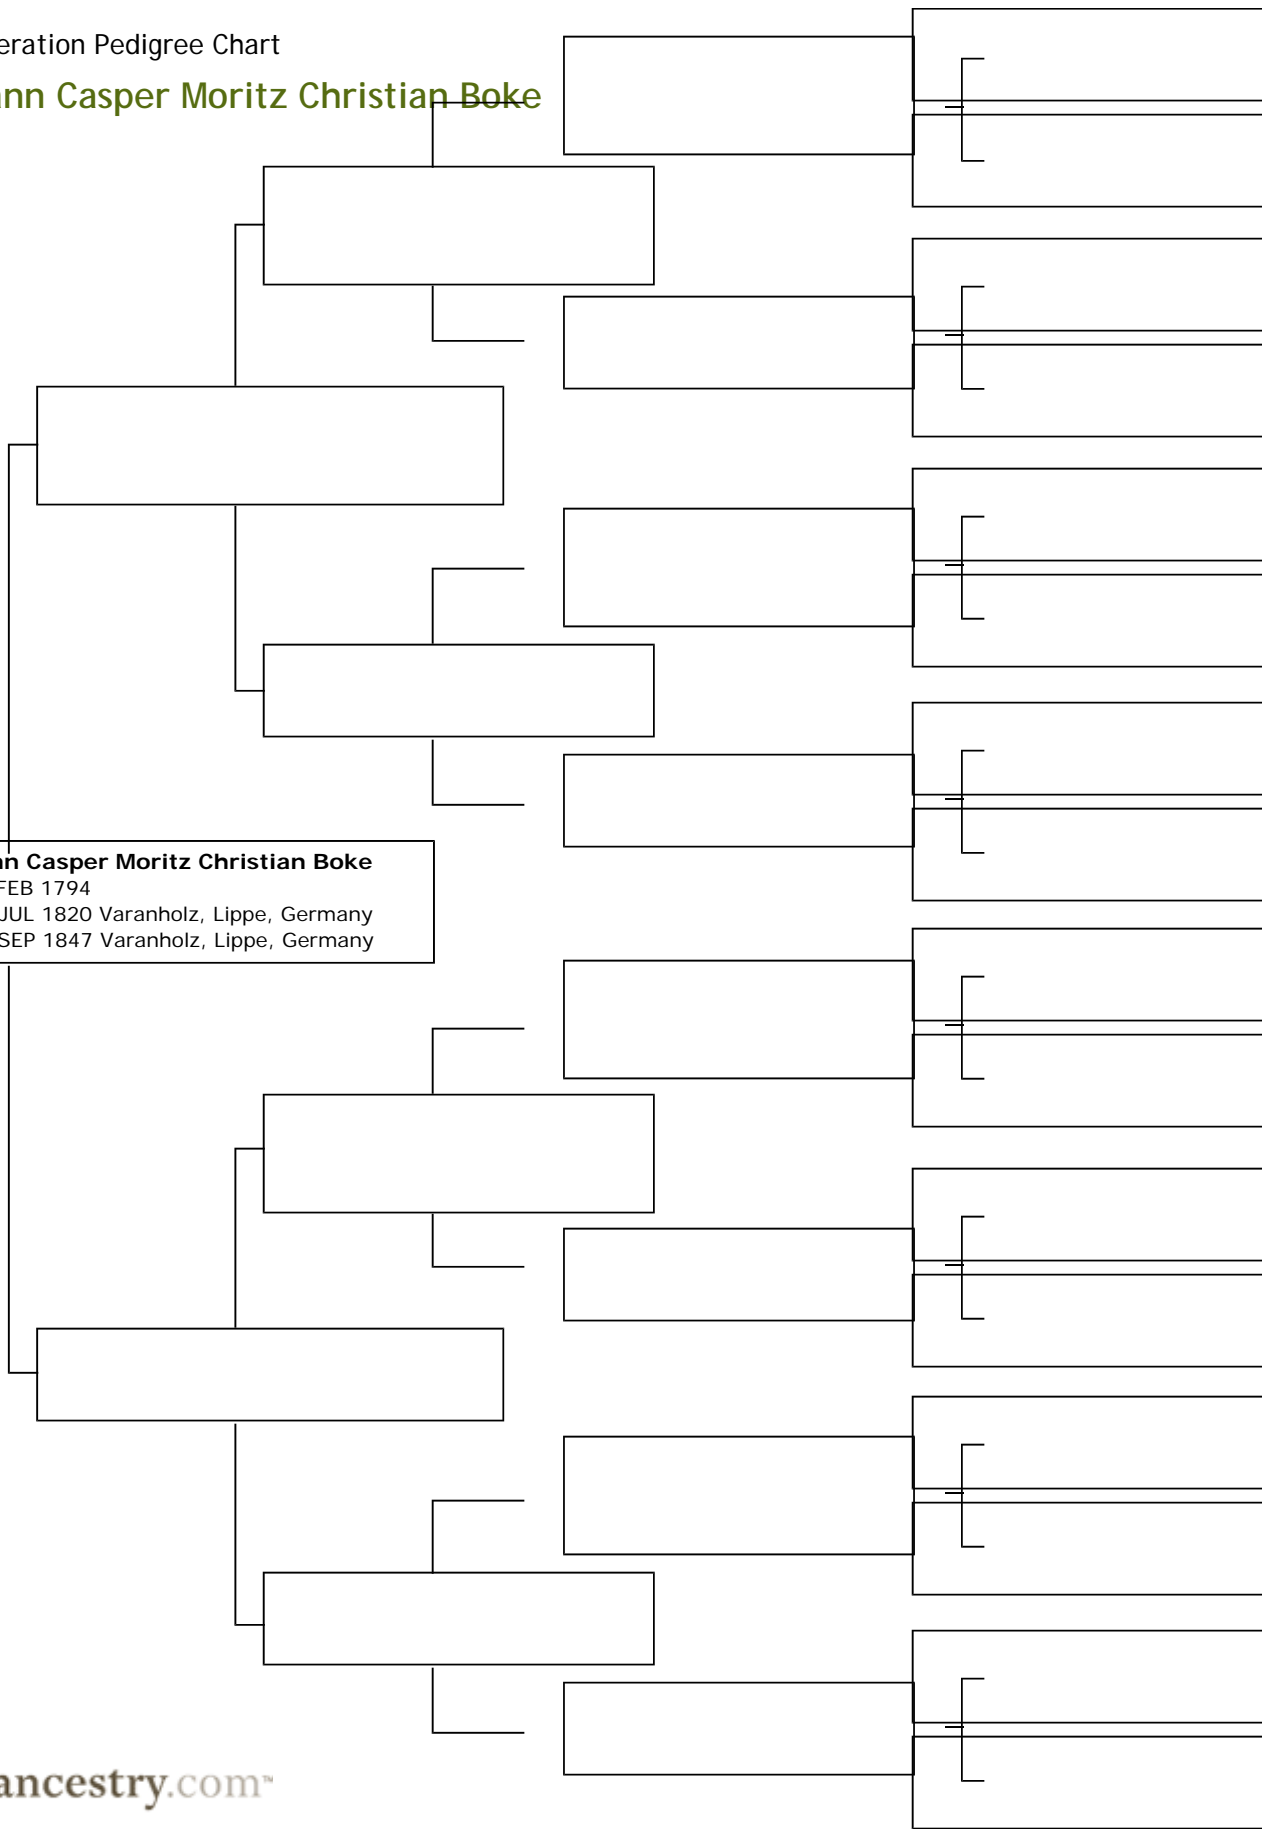

5 Generation Pedigree Chart

**Friedrich Henrich Wilhelm Hillebrand**

5 Generation Pedigree Chart

Anna Katharina Sophie Stacks

5 Generation Pedigree Chart

**Johann Casper Moritz Christian Boke**

**Johann Casper Moritz Christian Boke**  
**B:** 09 FEB 1794  
**M:** 09 JUL 1820 Varanholz, Lippe, Germany  
**D:** 05 SEP 1847 Varanholz, Lippe, Germany

5 Generation Pedigree Chart

**Dorothee Sophie Elisabeth Lampe**

**Dorothee Sophie Elisabeth Lampe**  
B: 28 JUN 1794  
M: 09 JUL 1820 Varanholz, Lippe, Germany  
D: 31 OCT 1852 Varanholz, Lippe, Germany

5 Generation Pedigree Chart

William Thompson

5 Generation Pedigree Chart

Margaret Raitt

5 Generation Pedigree Chart

**Nancy Agness Scott**

5 Generation Pedigree Chart

Daniel Keck