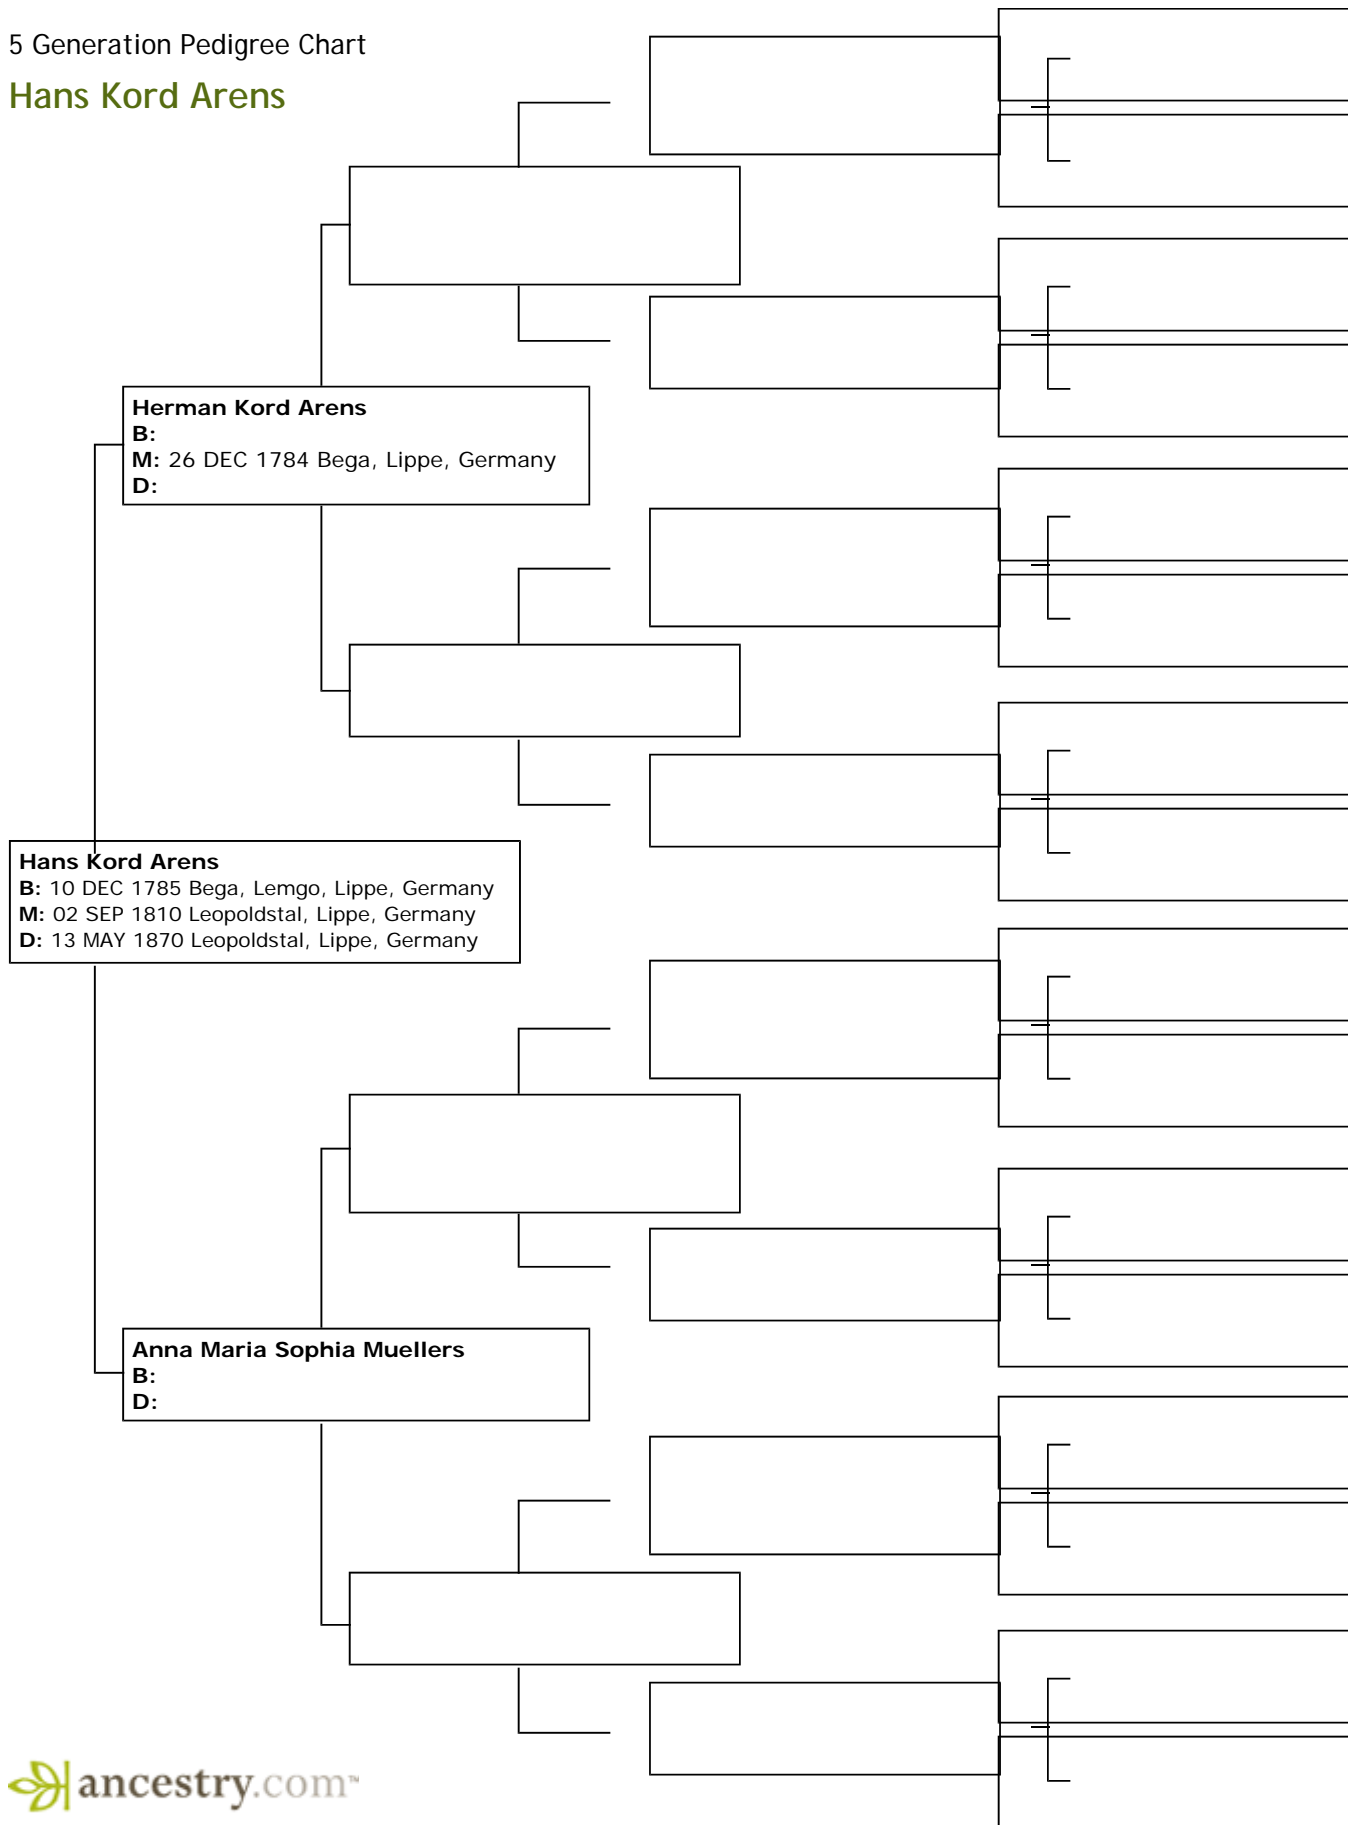

5 Generation Pedigree Chart

Hans Kord Arens