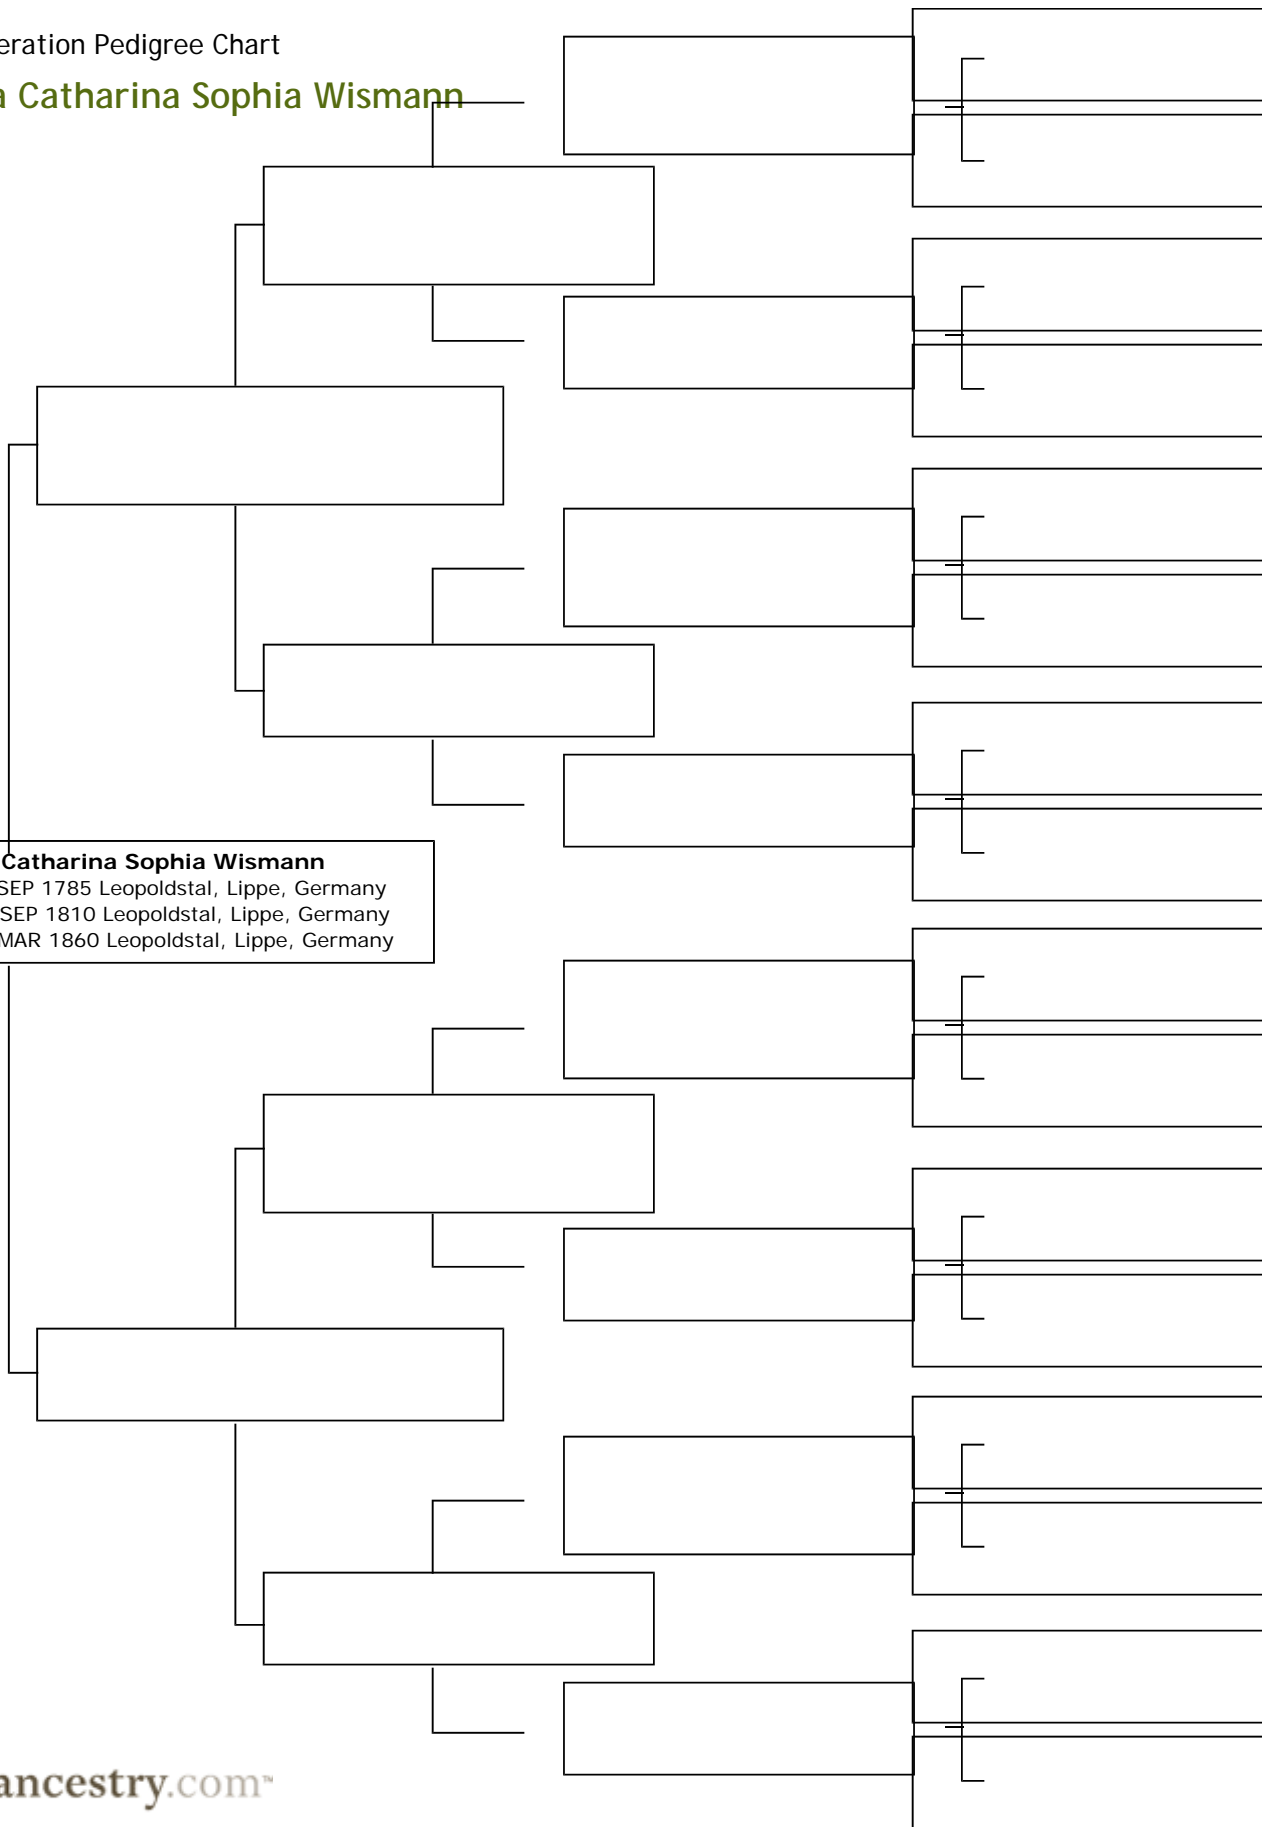

**Catharina Ilsabein Rakers**  
B: ABT 1707 Lippe, Germany  
D: 10 MAR 1751 Lippe, Germany

5 Generation Pedigree Chart

Hans Kord Arens

5 Generation Pedigree Chart

**Anna Catharina Sophia Wismann**

**Anna Catharina Sophia Wismann**  
**B:** 11 SEP 1785 Leopoldstal, Lippe, Germany  
**M:** 02 SEP 1810 Leopoldstal, Lippe, Germany  
**D:** 24 MAR 1860 Leopoldstal, Lippe, Germany

5 Generation Pedigree Chart

**Friedrich Henrich Wilhelm Hillebrand**

5 Generation Pedigree Chart

Anna Katharina Sophie Stacks

5 Generation Pedigree Chart

**Johann Casper Moritz Christian Boke**

**Johann Casper Moritz Christian Boke**  
**B:** 09 FEB 1794  
**M:** 09 JUL 1820 Varanholz, Lippe, Germany  
**D:** 05 SEP 1847 Varanholz, Lippe, Germany

5 Generation Pedigree Chart

William Thompson

5 Generation Pedigree Chart

Margaret Raitt

5 Generation Pedigree Chart

**Nancy Agness Scott**

5 Generation Pedigree Chart

Daniel Keck