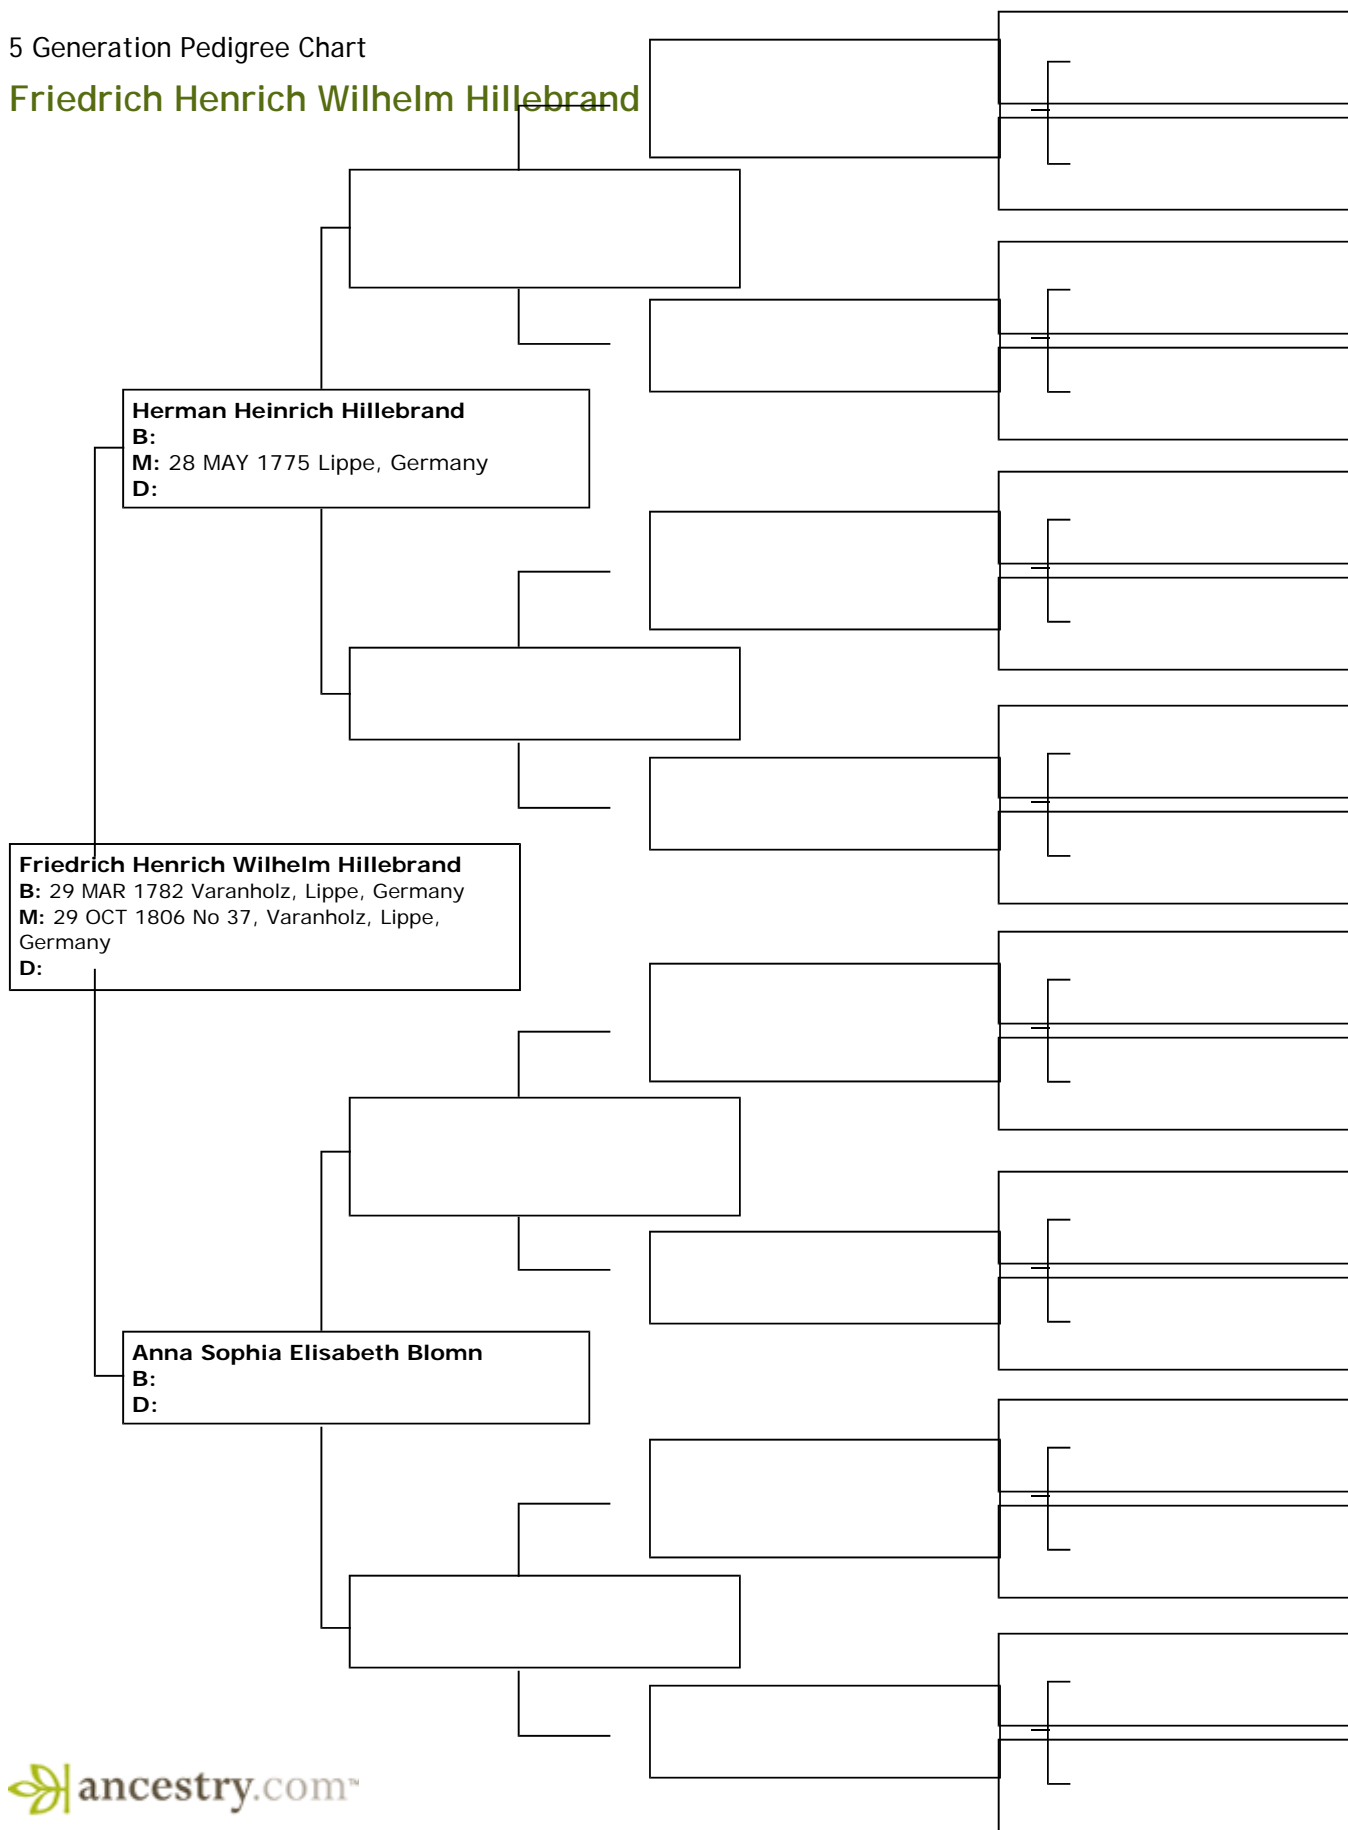

**Catharina Ilsabein Rakers**  
B: ABT 1707 Lippe, Germany  
D: 10 MAR 1751 Lippe, Germany

5 Generation Pedigree Chart

Hans Kord Arens

5 Generation Pedigree Chart

**Anna Catharina Sophia Wismann**

**Anna Catharina Sophia Wismann**  
**B:** 11 SEP 1785 Leopoldstal, Lippe, Germany  
**M:** 02 SEP 1810 Leopoldstal, Lippe, Germany  
**D:** 24 MAR 1860 Leopoldstal, Lippe, Germany

5 Generation Pedigree Chart

**Friedrich Henrich Wilhelm Hillebrand**

5 Generation Pedigree Chart

Anna Katharina Sophie Stacks

5 Generation Pedigree Chart

**Johann Casper Moritz Christian Boke**

**Johann Casper Moritz Christian Boke**  
**B:** 09 FEB 1794  
**M:** 09 JUL 1820 Varanholz, Lippe, Germany  
**D:** 05 SEP 1847 Varanholz, Lippe, Germany

5 Generation Pedigree Chart

**Dorothee Sophie Elisabeth Lampe**

**Dorothee Sophie Elisabeth Lampe**  
B: 28 JUN 1794  
M: 09 JUL 1820 Varanholz, Lippe, Germany  
D: 31 OCT 1852 Varanholz, Lippe, Germany

5 Generation Pedigree Chart

William Thompson

5 Generation Pedigree Chart

Margaret Raitt

5 Generation Pedigree Chart

**Nancy Agness Scott**

5 Generation Pedigree Chart

Daniel Keck